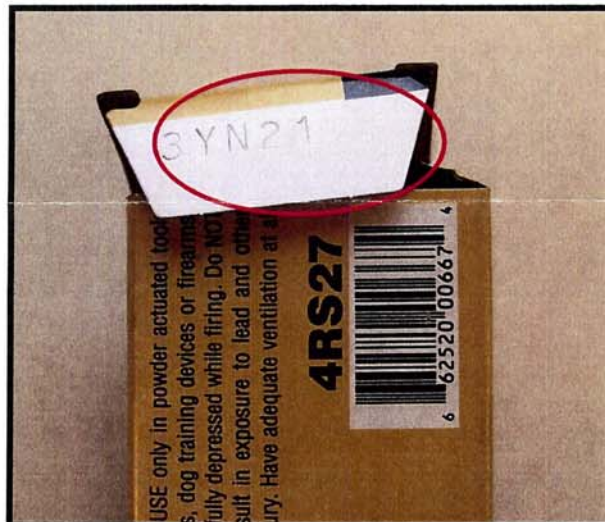

The lot number can be found in one of two places. The outside of the master carton has an ink stamp with the **3YN21** code on one of the outer side panels of the box. The inner 100 pack carton has the **3YN21** lot number imprinted on one of the end tabs of the box. See attached photos.

When you locate any of these 4RS27 Yellow .27 caliber loads from lot **3YN21**, do not continue to sell or use loads from this lot. There is a possibility that loads from lot **3YN21** could cause property damage or personal injury. These loads should be returned to:

ITW Ramset
7000 Martin Luther King Blvd
Paris, KY 40361
ATTN: Load Coordinator

Replacement loads will be promptly issued for those returned. Freight will be at the expense of ITW Ramset.

We have been assured by our supplier that the necessary procedures have been implemented to prevent an issue like this from occurring again. We appreciate your understanding in this matter and regret the inconvenience this has caused. Should you have any questions, please contact Technical Services at 800-726-7386.

3YN21 DATE CODE LOCATIONS

Ink stamped code on master carton will read 3YN21

3YN21 Code on Inner flap of 100 pack carton