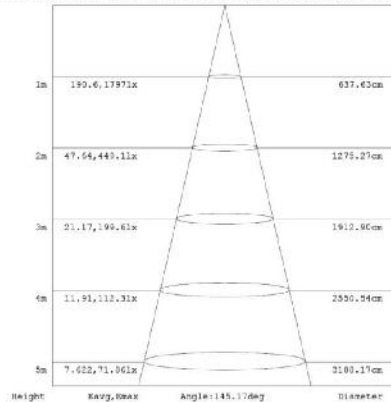

Specification:

Input Line Voltage.....	120-277VAC
Input Power.....	63W
Input Line Frequency	50/60Hz
Lamp Life (Rated)	50,000hrs
Minimum Starting Temp	-20°C/-4°F
Maximum Operating Temp	40°C/104 °F
CCT	4000K/5000
CRI	≥80
Lumens	7100
CBCP.....	1799
Dimmable	0-10V