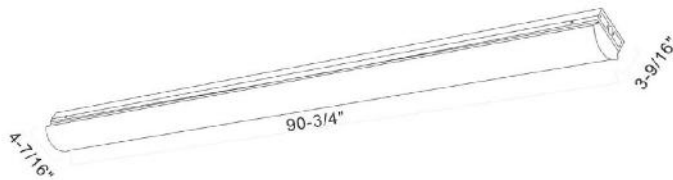

Specification

63 Watt 8Ft LED Covered Strip Light Fixture

LED

50,000 Hours Life, 63 Watt, 120-277VAC 50/60Hz

Applications:

Garages, Carports, Walk Ways, Warehouse, Retail Stores
Restrooms, Commercial Buildings, Airplane Hangers, Laundry
Rooms, Freezers

Features:

- Ceiling Mount
- Operates On 120 to 277 Volts
- 0-10V Dimmable
- Steel Body.
- Easy Fit Polycarbonate Lens
- 50,000 Hours Life.
- 5 Year Limited Warranty