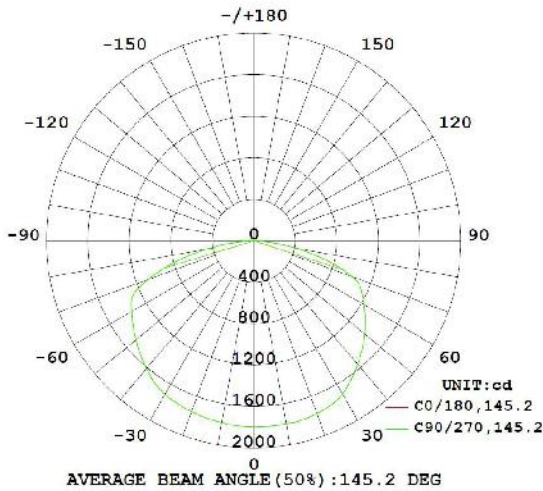

Specification

63 Watt 8Ft LED Covered Strip Light Fixture

LED

50,000 Hours Life, 63 Watt, 120-277VAC 50/60Hz

Applications:

Garages, Carports, Walk Ways, Warehouse, Retail Stores
Restrooms, Commercial Buildings, Airplane Hangers, Laundry
Rooms, Freezers

Features:

- Ceiling Mount
- Operates On 120 to 277 Volts
- 0-10V Dimmable
- Steel Body.
- Easy Fit Polycarbonate Lens
- 50,000 Hours Life.
- 5 Year Limited Warranty