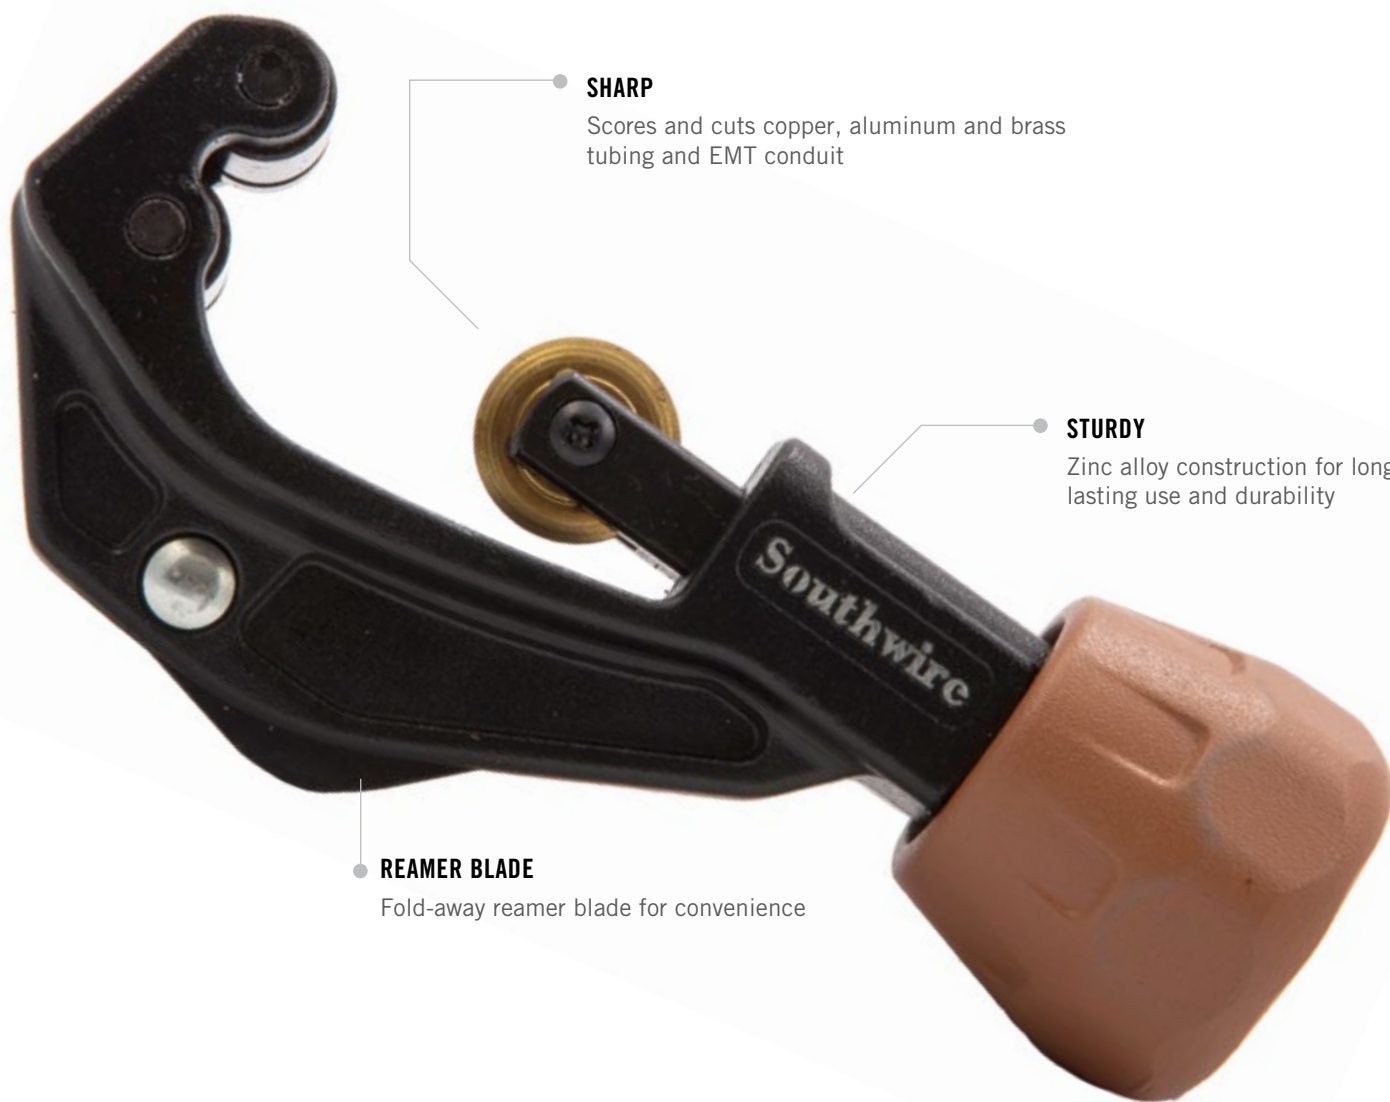

Model # CONCUT

CONDUIT SCORING AND CUTTER

Cut copper, aluminum and brass tubing and galvanized thin wall conduit in a few revolutions of this cutter.

southwiretools.com

BUILT FOR DURABILITY. BUILT FOR RELIABILITY.
BUILT FOR WORK.

Southwire™

FEATURES

- Scores and cuts EMT conduit
- Cutting wheel can be changed quickly and easily
- Large plastic covered handles with guards for comfort and grip

SPECIFICATIONS

MODEL #	STOCK #	DESCRIPTION	HEIGHT	WIDTH	DEPTH	WEIGHT	CUTTING CAPACITY
CONCUT	582820	CONDUIT CUTTER SCORING	5.25"	2"	1.5"	15.4 oz	SCORES AND CUTS 1/2", 3/4", AND 1" EMT CONDUIT