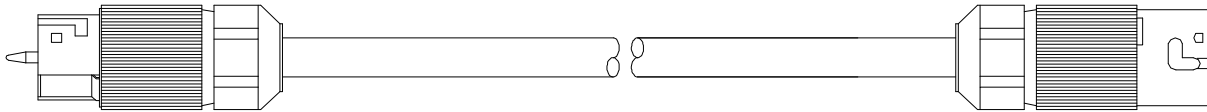

CATALOG NUMBER: See table below
DESCRIPTION: 6/3 & 8/1 SEOW, 125/250V 50A outdoor use cord set with "California Standard" twist-to-lock plug and cord connector

CONSTRUCTION PARAMETERS:

Conductors: (3) 6 AWG, 96/26 bunched bare copper
 (1) 8 AWG, 96/28 bunched bare copper
 Jacket material: TPE, black
 Overall cable O.D. (nom): 0.868"

CS6364L

CS6365L

Plug and connector manufacturer: Hubbell Wiring Device
 Plug and connector configuration: 50A 125/250V 3 pole 4 wire grounding, non-NEMA "California Standard"
 Plug and connector materials: Nylon body and backshell
 Neoprene cord gasket
 Stainless steel plug shroud

PROPERTIES:

Temperature rating of cable: -40 to +90 deg C
 Electrical ratings: 125/250 VAC, 50A

Catalog number	Length	Case qty	UPC
19370008	25 ft	2	0 29892 01937 2
19180008	50 ft	1	0 29892 01918 1
19190008	100 ft	1	0 29892 01919 8