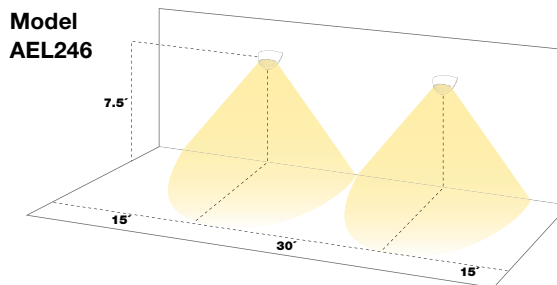

Light Output