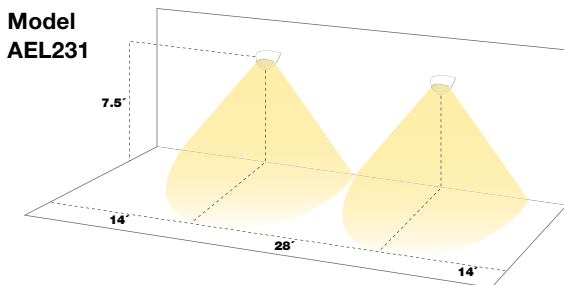

Light Output