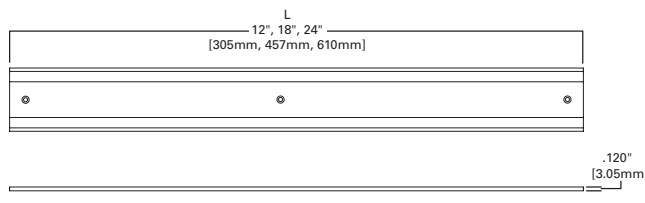

DESCRIPTION

Ideal for task, accent, office, cove, utility and display lighting, the Halo Undercabinet low-profile design delivers maximum energy savings and life with easy installation. Remote mounted driver is equipped with integral Hi-Low-Off switch. Track sections are available in 12" or 18" lengths and can be field cut to fit almost anywhere. Connector cables in a variety of different lengths make it easy to link one unit to another.

Catalog #		Type
Project		
Comments		Date
Prepared by		

SPECIFICATION FEATURES

Flexible In Design

Patented Magnetic Connector technology provides for unmatched lighting effect flexibility before and after installation. Each luminaire is connected to the low voltage track system with magnetic contact that allows you to locate and relocate them anywhere along the track surface at any time. Adapt the lighting design to a change in environment or simply take advantage of easy installation.

Low Profile System

Low profile track system and luminaires have less than 3/4" overall height with the driver coming in under 1".

Mounting

Each track section secured directly to the mounting surface with fasteners. No separate mounting clip required.

Finish Options

Fixtures and accessories are available in both White (P) and Matte Black (MB) finishes.

Electronic Driver

Electronic driver provides full light output and rated life. Provides flicker free and noise free operation.

Connectors

Flexible connectors available in End-to-End, 6", 24" and 120" lengths allow almost unlimited configurations. Using patented magnetic contact technology, the connectors attach to the track in any convenient location.

Polarity

Luminaires, connectors and Driver may be attached to the track in either orientation.

HU20

LED Undercabinet