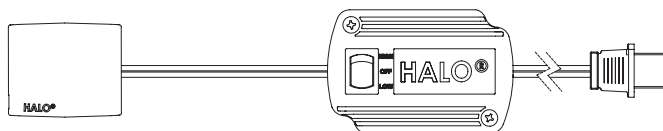

SAMPLE NUMBER: HU20C40P

Power Supply System	Form Factor	Wattage	Finish
HU20 =Halo LED Undercabinet	C=Corded	45=45 Watts	P=White MB=Matte Black

Accessories	Finish
HU201=Linear Connector HU202=6" Connector HU203=24" Connector HU204=120" Connector	P=White MB=Matte Black