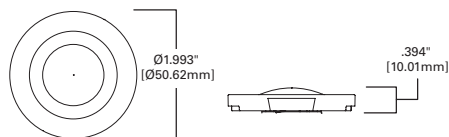

SAMPLE NUMBER: HU20P830P

Luminaire System	Form Factor	CRI	Color Temperature	Finish
HU20 =Halo LED Undercabinet	P=Puck	8=80 CRI	30=3000 K	P=White MB=Matte Black