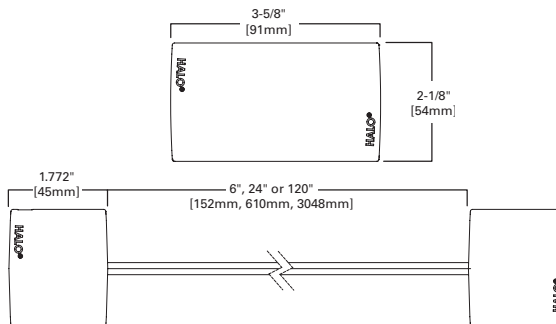

ENERGY DATA

Color Temperature: 3000K
Color Rendering Index: 80
Nominal Lumens / Puck: 280
Power Factor: >99
LPW: 47