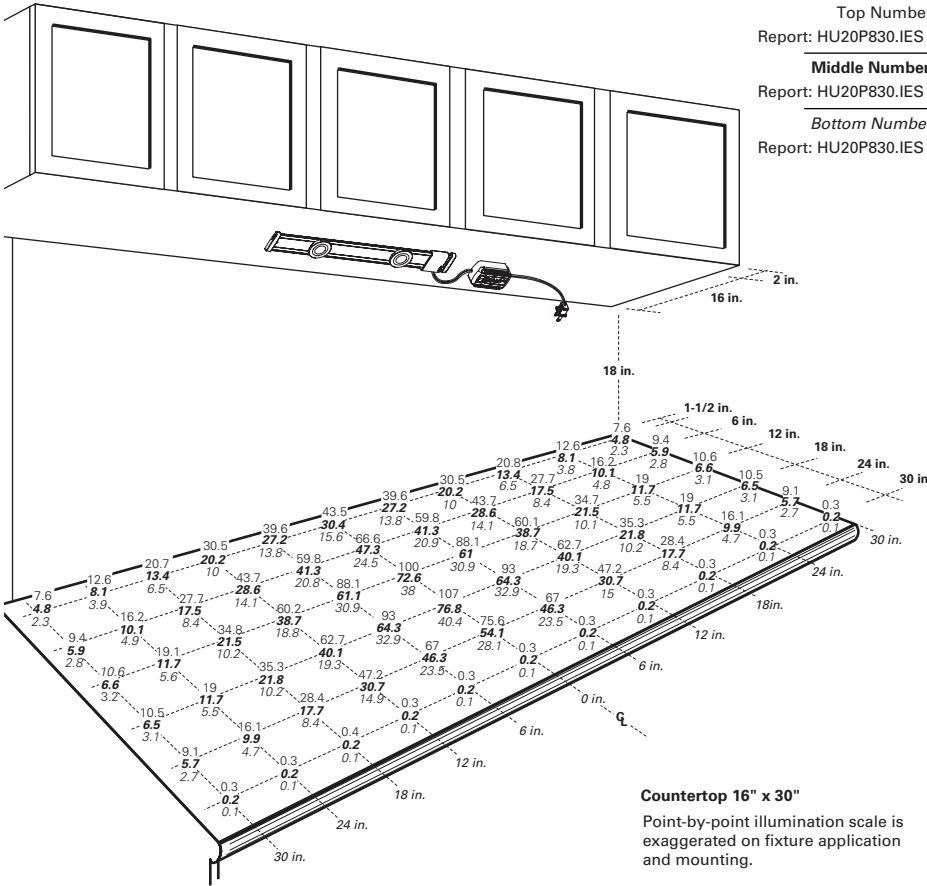

HU20C45  
45W Power Supply

HU20P830  
Luminaires

PHOTOMETRY

Fixture Application Illustration

MOUNTING HEIGHT 18"

Countertop 16" x 30"  
Point-by-point illumination scale is exaggerated on fixture application and mounting.