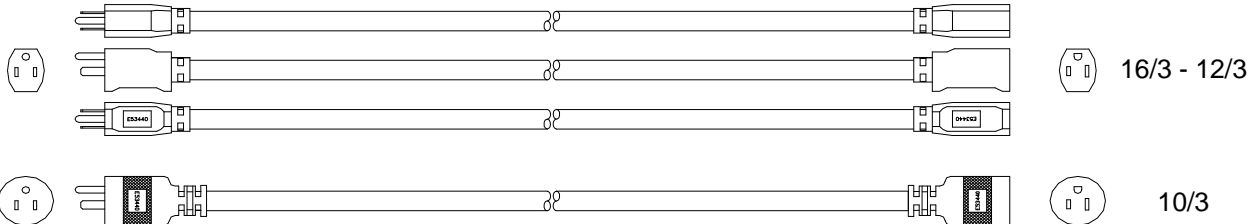

CATALOG NUMBER: See table below
DESCRIPTION: POLAR/SOLAR® extension cord with power indicator light in the cord connector
APPROVALS: UL Listed and CSA Certified (16-12 ga) Outdoor Use Cord Set

CONSTRUCTION PARAMETERS:

Cable type: SJEOOW, see table below for gauge
 Cable jacket material: TPE, yellow
 Cord rating: Hard Usage per the National Electrical Code
 Cable legend type: Indent print

Attachment plug configuration: NEMA 5-15P
 Cord connector configuration: NEMA 5-15R
 Plug and connector material: Clear PVC, with neon power indicator lamp in the connector

ELECTRICAL AND ENVIRONMENTAL PROPERTIES:

Cable temperature rating: -50 to +105 °C
 Nominal operating voltage: 125 VAC
 Maximum operating current: See table below

Catalog no.	Gauge	Length	Current rating	Case qty	UPC
12870002	16/3	25 ft	13A	12	0 29892 01287 8
12880002		50 ft		12	0 29892 01288 5
12890002		100 ft	10A	6	0 29892 01289 2
14840002	14/3	10 ft	15A	24	0 29892 01484 1
14870002		25 ft		12	0 29892 01487 2
14880002		50 ft		6	0 29892 01488 9
14890002		100 ft		13A	6
16870002	12/3	25 ft	15A	12	0 29892 01687 6
16880002		50 ft		6	0 29892 01688 3
16890002		100 ft		4	0 29892 01689 0
17870002	10/3	25 ft		6	0 29892 01787 3
17880002		50 ft		4	0 29892 01788 0
17890002		100 ft		3	0 29892 01789 7