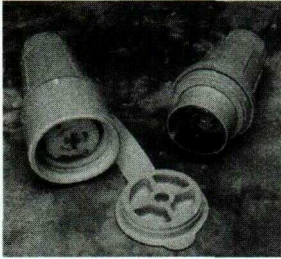

CALL YOUR WOODHEAD REPRESENTATIVE TODAY!

SEE PAGES 2-7

WATERTITE® RUBBER DEVICES

WATERTITE® 50A PLUG AND CONNECTOR

WATERTITE® PLUG

WATERTITE® CONNECTOR

Face View	NEMA Configuration	Amps/ Volts	Plug ¹	Connector ¹	Single Coverplate With Female Receptacle
3-POLE/4-WIRE					
	L14-20	20A/125V/250V	26W74	27W74	67W74
	L15-20	20A/3ø/250V	26W75	27W75	67W75
	L16-20	20A/3ø/480V	26W76	27W76	67W76
	L14-30	30A/125V/250V	28W74	29W74	69W74
	L15-30	30A/3ø/250V	28W75	29W75	69W75
	L16-30	30A/3ø/480V	28W76	29W76	69W76
	L17-30	30A/3ø/600V	28W77	29W77	69W77
	Non-NEMA Locking	50A/125V/250V	CS63W65	CS63W64	CS60W64³
	Non-NEMA Locking	50A/125V/250V	63W65	63W64	60W64³
	Non-NEMA Locking	50A/250V/3ø	CS83W65	CS83W64	65W64³
	Non-NEMA Locking	50A/250VDC/600VAC	37W65	37W64	66W64³
	Non-NEMA Locking	50A/480V/3ø	CS81W65	CS81W64	64W64³

¹ For cable range and proper cord specifications, see pages 168-170.

³ 50 Amp receptacles have weather resistant enclosures only.

For dimensional information, see pages 117-118.

For extra-hard outdoor use, order Watertite® devices in UV resistant black, add "BLK" to the end of the Woodhead number.