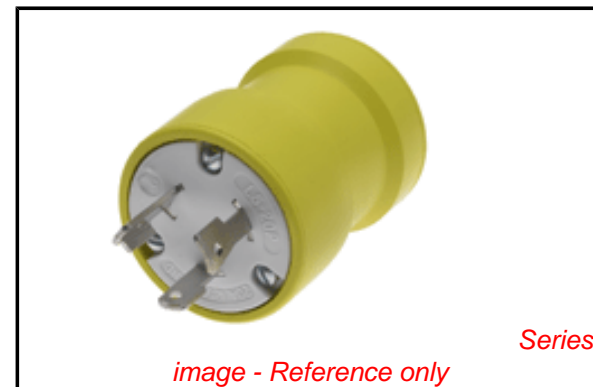

PLEASE CHECK WWW.MOLEX.COM FOR LATEST PART INFORMATION

Part Number: [130141-0062](#)
Status: **Active**
Overview: [Heavy-Duty Industrial Wiring Devices](#)
Description: Super-Safeway® Plug with Locking Blade, 2 Pole/3 Wire, NEMA L5-20, 125V

Documents:

[RoHS Certificate of Compliance \(PDF\)](#) [Product Literature \(PDF\)](#)

Agency Certification

CSA	LR6837
UL	E10176

General

Product Family	Wiring Devices
Series	130141
IP Rating	N/A
NEMA Configuration	NEMA L5-20
Overview	Heavy-Duty Industrial Wiring Devices
Product Literature Order No	987650-8068
Product Name	Super-Safeway™
Receptacle Type	N/A
Specialty	N/A
Type	Plug
UPC	78678870411
Woodhead	Yes

Physical

Cord Grip Body Size	N/A
Flange	No
Flip Lid	No
Gender	Male
Length	N/A
Locking Blade	Yes
Net Weight	125.640/g
Poles	2-pole/3-wire

Electrical

Cord Type	N/A
Current - Maximum per Contact	20A
GFCI	No
Lighted Connector	No
Voltage - Maximum	125V

Material Info

Old Part Number	2647
-----------------	------

EU RoHS

**ELV and RoHS
Compliant**
**REACH SVHC
Not Reviewed**
**Low-Halogen Status
Not Reviewed**

China RoHS

**Need more information on product
environmental compliance?**