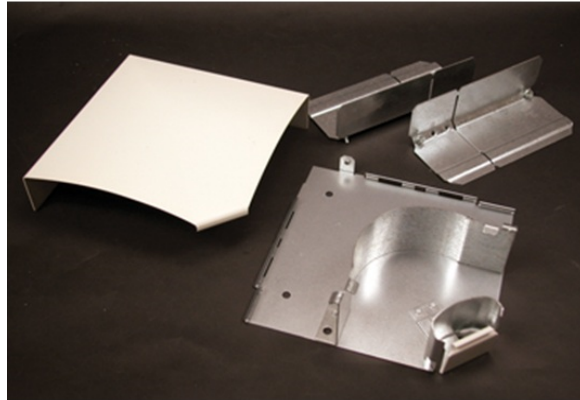

DS4000 Flat Elbow Fitting

DS4011

90 degree flat corner for new lay-in or pull-through installations.

features & benefits

specifications

General Info

Available Colors:

DS4011-DV - Fog White
DS4011-DG - Designer Gray
DS4011-BK - Matte Black
DS4011-BZ - Designer Bronze

Product Series: DS4000
Component Type: Fittings & Accessories

Technical Information

Material: Steel
Capacity: Multiple Channel