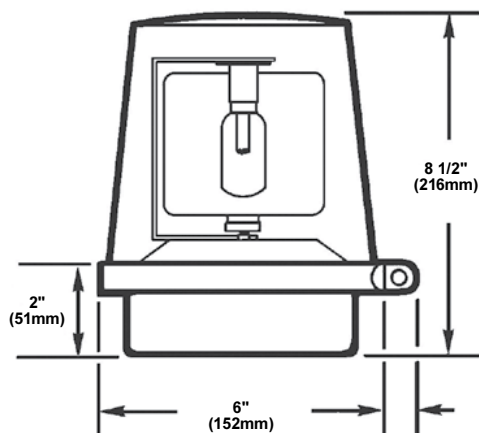

Ordering Information		Continued						
Description	Cat. No.	Operating Voltage	Current	Lens Colors	Lamp Ratings	Revolution Rate	Replacement	
							Lens	Lamp
Incandescent DC (continued)	53A-G1	24V DC	1.0 A	Amber	25 watts 402 lumens¹ 5049 cp 500 hours²	75 rpm	52-LA	Industry Trade No. 1638³
	53B-G1	24V DC	1.0 A	Blue		75 rpm	52-LB	
	53C-G1	24V DC	1.0 A	Clear		75 rpm	52-LC	
	53G-G1	24V DC	1.0 A	Green		75 rpm	52-LG	
	53R-G1	24V DC	1.0 A	Red		75 rpm	52-LR	
Incandescent Diode Polarized DC	53DA-GW	24 - 28V DC	1.0 A	Amber	25 watts 402 lumens¹ 5049 cp 500 hours²	75 rpm	52-LA	Industry Trade No. 1638³
	53DB-GW	24 - 28V DC	1.0 A	Blue		75 rpm	52-LB	
	53DC-GW	24 - 28V DC	1.0 A	Clear		75 rpm	52-LC	
	53DG-GW	24 - 28V DC	1.0 A	Green		75 rpm	52-LG	
	53DR-GW	24 - 28V DC	1.0 A	Red		75 rpm	52-LR	

¹Bulb manufacturer's lumen rating

²Projected lamp life based on manufacturer's calculated lamp life at 65 rpm and 50% duty cycle.

³User supplied

Accessories	
Description	Cat. No.
Corner Mount Bracket	CBR
Wall Mount Bracket	WBR

Weights and Dimensions		
Cat. No.	Approx. Net Weight (lb.)	Approx. Shipping Weight (lb.)
52*-G5-20WH	1.88	2.21
52*-N5-40WH	2.40	2.80
52*-R5	1.88	2.21
53†-E1	1.62	1.96
53†-G1	1.62	1.96
53D†-GW	1.62	1.96
CBR	4.00	4.20
WBR	2.30	2.50

*Letter in this position designates lens color: A - amber, B - blue, C - clear, G - green, M - magenta or R - red

†Letter in this position designates lens color: A - amber, B - blue, C - clear, G - green or R - red

VISUAL SIGNALS