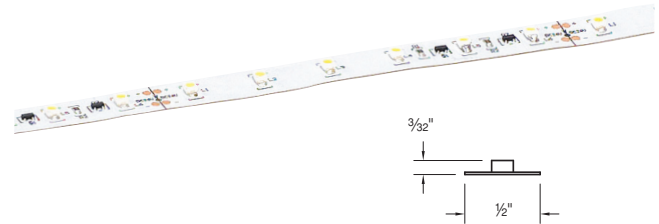

PDQ-I LED

24V DC Strip Lighting

Ultra-Compact Indoor

PDQ-H-I High Output

PDQ-S-I Standard Output

LEDs

- **High-output**
Warm White: 2,800°K ±100°K, CRI 70, 225 lm per foot
Natural White: 4,100°K ±100°K, CRI 65, 235 lm per foot
- **Standard-output**
Warm White: 2,800°K ±100°K, CRI 70, 125 lm per foot
Natural White: 4,100°K ±100°K, CRI 65, 135 lm per foot

System

- 24VDC system, onboard constant-current driver:
High-output – 3.65W per foot
Standard-output – 2.30W per foot
- Dimmable with magnetic low-voltage (MLV) dimmer
- 40' max. run length
- Ultra-compact strip
- Available in 5' and 20' lengths
- Field-cutable with convenient markings every 4 inches
- Easy installation – 3M™ peel-n-stick adhesive pre-attached to strip
- UL/C-UL Listed for dry location 

24VDC, Standard-output LEDs

<input type="checkbox"/>	PDQ24-S-I-20-WW	Warm White Standard-output LED (2,800°K ±100K), CRI 70	20'
<input type="checkbox"/>	PDQ24-S-I-20-NW	Natural White Standard-output LED (4,100°K ±100K), CRI 65	20'
<input type="checkbox"/>	PDQ24-S-I-5-WW	Warm White Standard-output LED (2,800°K ±100K), CRI 70	5'
<input type="checkbox"/>	PDQ24-S-I-5-NW	Natural White Standard-output LED (4,100°K ±100K), CRI 65	5'

PDQ-I LED Accessories

System

- 24VDC system, onboard constant-current driver:
High-output – 3.65W per foot
Standard-output – 2.30W per foot
- Dimmable with magnetic low-voltage (MLV) dimmer
- 40' max. run length
- Ultra-compact strip
- Available in 5' and 20' lengths
- Field-cuttable with convenient markings every 4 inches
- Easy installation – 3M™ peel-n-stick adhesive pre-attached to strip
- UL/C-UL Listed for dry location 