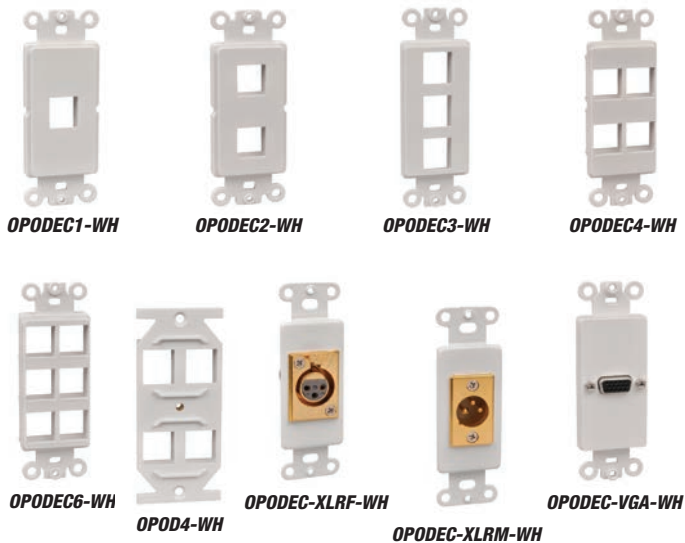

Recessed Service Floor Fittings

Communications Accessories

Decora/Duplex Adapters for Use with Standard Floor Box Device Plates

Keystone Inserts for Data, Voice and Audio Visual Applications

Cat. No.	Description	Std. Ctn.
OPODEC1-WH	GFCI Device Plate, 1-Port, Keystone, White	5
OPODEC2-WH	GFCI Device Plate, 2-Port, Keystone, White	
OPODEC3-WH	GFCI Device Plate, 3-Port, Keystone, White	
OPODEC4-WH	GFCI Device Plate, 4-Port, Keystone, White	
OPODEC6-WH	GFCI Device Plate, 6-Port, Keystone, White	
OPOD4-WH	4-Port, Keystone, White	10
OPODEC1-XLRF-WH	Female XLR Microphone Jack, Solder Leads, White	5
OPODEC-XLRM-WH	Male XLR Microphone Jack, Solder Leads, White	
OPODEC-VGA-WH	VGA Connector, Female-to-Female, White	

CSA not applicable

Cat. No.	Description	Std. Ctn.
OPJDU5EL-WH	Cat-5e Data Jack, White	
OPJDU6L-WH	Cat-6e Data Jack, White	
OPJV6CL-WH	Phone Jack, 6-Conductor, White	
OPA35-WH	3.5 mm Stereo Connector, Recessed, Female-to-Female, White	5
OPARCAW	RCA Connector – White, Recessed, Female-to-Female	
OPARCAR	RCA Connector – Red, Recessed, Female-to-Female	
OPARCAY	RCA Connector – Yellow, Recessed, Female-to-Female	
OPAFR	F-Connector – Recessed, 1 GHz, Female-to-Female, Red	
OPAS-WH	S-Video Connector, 4-Pin, recessed, Female-to-Female, White	100
OPAHDMI-WH	HDMI Connector, Recessed, Female-to-Female, White	
OPAB-WH	Blank Insert, White	

*SPECIAL INSTALLATION NOTE: When using these AV connectors with OPODEC4-WH & OPODEC6-WH Decora Adapters, only a Blank Insert (OPAB-WH) can be used in the same horizontal row. Trim the ears off the Blank Insert and install prior to installing the AV connector in the row.