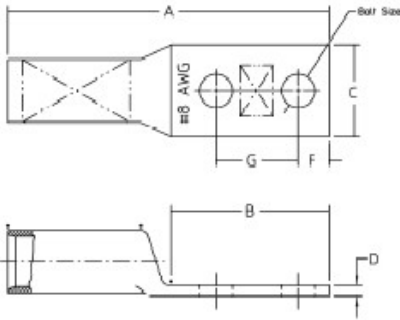

Long Barrel Copper Lug
T&B Catalog Number:

256-30695-1246

UPC Number:

78621017009

Status:

Active

Description:

Copper Two-Hole Lug, Long Barrel, Blind End, Peep Hole, Max 35kV, Wire Size #4 AWG, 1/4 Inch Bolt Size, 3/4 Inch Hole Spacing, Tin Plated, Die Color Code Gray, Die Code 29

General

Material	Copper
Finish	Tin Plated
Wire Size	#4 AWG
Number of Studs	2
Stud Size	1/4
Bolt Hole Spacing	3/4
Tongue Angle	Straight
Barrel Length	Long
Barrel Shape	Standard
Tongue Width	Standard
Peep Hole	N
Marking	Standard
Hole Shape	Round
Die Color	Grey
Die Code	29

Dimension Information

A (inches)	2.313
B (inches)	1.313
C (inches)	.563
D (inches)	.094
E (inches)	.359
F (inches)	.25
G (inches)	0.75

Tooling

Connector & Tooling Chart	Available on Website
---------------------------	----------------------

Notes

Dimensions given for reference only. Dimensions may vary up to .030.

Certifications

RoHS Compliance	Yes
-----------------	-----

For further technical assistance, please contact us...

Thomas & Betts - USA
8155 T&B Blvd.
Memphis, TN 38125
www.tnb.com