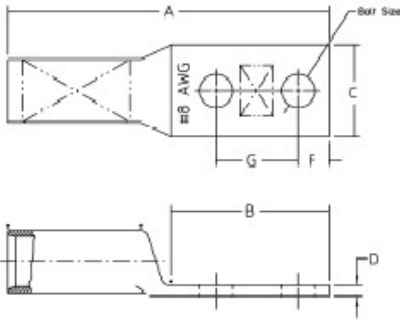

Long Barrel Copper Lug T&B Catalog Number:

256-30695-1222P

UPC Number:

78621091051

Status:

Active

Description:

Copper Two-Hole Lug, Long Barrel, Peep Hole, Max 35kV, Wire Size 750 kcmil, 3/8 Inch Bolt Size, 1 Inch Hole Spacing, Tin Plated, Die Color Code Black, Die Code 106

General

Material	Copper
Finish	Tin Plated
Wire Size	750 kcmil
Number of Studs	2
Stud Size	3/8
Bolt Hole Spacing	1
Tongue Angle	Straight
Barrel Length	Long
Barrel Shape	Standard
Tongue Width	Standard
Peep Hole	Y
Marking	Standard
Hole Shape	Round
Die Color	Black
Die Code	106

Dimension Information

A (inches)	6.25
B (inches)	3
C (inches)	1.938
D (inches)	.25
E (inches)	1.333
F (inches)	.5
G (inches)	1

Tooling

Connector & Tooling Chart	Available on Website
---------------------------	----------------------

Notes

Dimensions given for reference only. Dimensions may vary up to .030.

Certifications

RoHS Compliance	Yes
-----------------	-----

For further technical assistance, please contact us...

Thomas & Betts - USA
8155 T&B Blvd.
Memphis, TN 38125
www.tnb.com