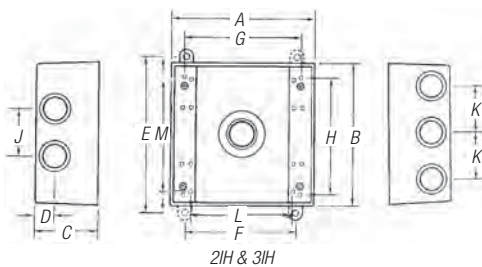

Two-Gang

CAT. NO.	HUB SIZE (IN.)	OUTLETS	DESCRIPTION
Deep			
2IHE	N/A	0	Extension Ring for Two-Gang Boxes with Gasket and Screws

Round

CAT. NO.	HUB SIZE (IN.)	OUTLETS	DESCRIPTION
Four Outlets — 1½" Deep			
SE-47	½	4	Round Extension with Gasket and Screws
SE-48	¾	4	

Mounting Lugs

CAT. NO.	DESCRIPTION
LM	2 Mounting Lugs with Self-Tapping Screws, for LM Boxes Only

Universal Boxes and Covers

Single-Gang Boxes

Single-Gang Extension Rings

Two-Hole Flanged Box Extension Adapter

Six-Hole Flanged Box Extension Adapter

Single-Gang Boxes

CAT. NO.	HUB SIZE	DIMENSIONS (IN.)									
		A	B	C	D	E	F	G	H	J	CI
IH-1	1/2	4 1/16	2 13/16	2	5/8	—	—	3/4	1 1/8	1 1/2	17.3
IH-2	3/4	4 1/16	2 13/16	2	5/8	—	—	3/4	1 1/8	1 1/2	17.0
IH-LM-1	1/2	4 1/16	2 13/16	2	5/8	3 13/16	3 1/2	3/4	1 1/8	1 1/2	17.3
IH-LM-2	3/4	4 1/16	2 13/16	2	5/8	3 13/16	3 1/2	3/4	1 1/8	1 1/2	17.0
IH-S-1	1/2	4 1/16	2 13/16	2	5/8	3 13/16	3 1/2	3/4	1 1/8	1 1/2	17.0
IH-S-2	3/4	4 1/16	2 13/16	2	5/8	3 13/16	3 1/2	3/4	1 1/8	1 1/2	17.0
IHD-1	1/2	4 1/16	2 13/16	2 5/8	5/8	3 13/16	3 1/2	3/4	1 1/8	1 1/2	24.8
IHD-2	3/4	4 1/16	2 13/16	2 5/8	5/8	3 13/16	3 1/2	3/4	1 1/8	1 1/2	24.8
IHD-3	1	4 1/16	2 13/16	2 5/8	3/4	3 13/16	3 1/2	3/4	1 1/8	1 1/2	23.5

Two- and Three-Gang Boxes

Two-Gang Extension Ring

Two- and Three-Gang Boxes

CAT. NO.	DIMENSIONS (IN.)												
	A	B	C	D	E	F	G	H	J	K	L	M	CI
2IH3	4 1/16	4 3/8	2 1/16	5/8	5	3 1/2	3 13/32	3 3/4	—	—	3/4	3 3/16	31.8
2IH4	4 1/16	4 3/8	2 1/16	5/8	5	3 1/2	3 13/32	3 3/4	1 1/2	—	3/4	3 3/16	31.8
2IH5	4 1/16	4 3/8	2 1/16	5/8	5	3 1/2	3 13/32	3 3/4	1 1/2	—	3/4	3 3/16	31.8
2IH5S2	4 1/16	4 3/8	2 1/16	5/8	5	3 1/2	3 13/32	3 3/4	—	—	3/4	3 3/16	31.8
2IH7	4 1/16	4 3/8	2 1/16	5/8	5	3 1/2	3 13/32	3 3/4	—	1 1/2	3/4	3 3/16	30.3
2IH7S2	4 1/16	4 3/8	2 1/16	5/8	5	3 1/2	3 13/32	3 3/4	1 1/2	—	3/4	3 3/16	32.0
2IHD5	4 1/16	4 3/8	2 13/32	3/4	5	3 1/2	3 13/32	3 3/4	1 3/16	—	3/4	3 3/16	40.3
3IHD7	4 1/16	6 1/16	2 13/32	1 1/16	6 13/16	3 1/2	3 3/4	5 5/8	—	1 1/16	3/4	3 3/16	54.8