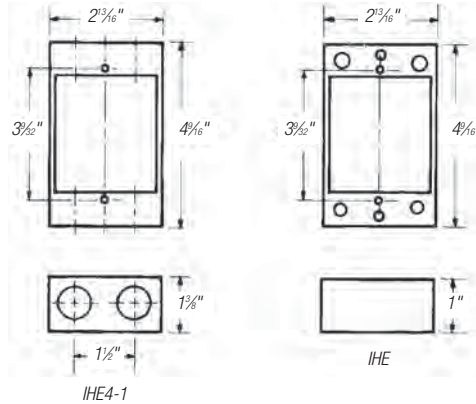

Two-Gang

CAT. NO.	HUB SIZE (IN.)	OUTLETS	DESCRIPTION
Deep			
2IHE	N/A	0	Extension Ring for Two-Gang Boxes with Gasket and Screws

Round

CAT. NO.	HUB SIZE (IN.)	OUTLETS	DESCRIPTION
Four Outlets — 1½" Deep			
SE-47	½	4	Round Extension with Gasket and Screws
SE-48	¾	4	

Mounting Lugs

CAT. NO.	DESCRIPTION
LM	2 Mounting Lugs with Self-Tapping Screws, for LM Boxes Only

Universal Boxes and Covers

Single-Gang Boxes

Single-Gang Extension Rings

Two-Hole Flanged Box Extension Adapter

Six-Hole Flanged Box Extension Adapter

Single-Gang Boxes

CAT. NO.	HUB SIZE	DIMENSIONS (IN.)									
		A	B	C	D	E	F	G	H	J	CI
IH-1	1/2	4 1/16	2 13/16	2	5/8	—	—	3/4	1 1/8	1 1/2	17.3
IH-2	3/4	4 1/16	2 13/16	2	5/8	—	—	3/4	1 1/8	1 1/2	17.0
IH-LM-1	1/2	4 1/16	2 13/16	2	5/8	3 13/16	3 1/2	3/4	1 1/8	1 1/2	17.3
IH-LM-2	3/4	4 1/16	2 13/16	2	5/8	3 13/16	3 1/2	3/4	1 1/8	1 1/2	17.0
IH-S-1	1/2	4 1/16	2 13/16	2	5/8	3 13/16	3 1/2	3/4	1 1/8	1 1/2	17.0
IH-S-2	3/4	4 1/16	2 13/16	2	5/8	3 13/16	3 1/2	3/4	1 1/8	1 1/2	17.0
IHD-1	1/2	4 1/16	2 13/16	2 5/8	5/8	3 13/16	3 1/2	3/4	1 1/8	1 1/2	24.8
IHD-2	3/4	4 1/16	2 13/16	2 5/8	5/8	3 13/16	3 1/2	3/4	1 1/8	1 1/2	24.8
IHD-3	1	4 1/16	2 13/16	2 5/8	3/4	3 13/16	3 1/2	3/4	1 1/8	1 1/2	23.5

Two- and Three-Gang Boxes

Two-Gang Extension Ring

Two- and Three-Gang Boxes

CAT. NO.	DIMENSIONS (IN.)												
	A	B	C	D	E	F	G	H	J	K	L	M	CI
2IH3	4 1/16	4 3/8	2 1/16	5/8	5	3 1/2	3 13/32	3 3/4	—	—	3/4	3 3/16	31.8
2IH4	4 1/16	4 3/8	2 1/16	5/8	5	3 1/2	3 13/32	3 3/4	1 1/2	—	3/4	3 3/16	31.8
2IH5	4 1/16	4 3/8	2 1/16	5/8	5	3 1/2	3 13/32	3 3/4	1 1/2	—	3/4	3 3/16	31.8
2IH5S2	4 1/16	4 3/8	2 1/16	5/8	5	3 1/2	3 13/32	3 3/4	—	—	3/4	3 3/16	31.8
2IH7	4 1/16	4 3/8	2 1/16	5/8	5	3 1/2	3 13/32	3 3/4	—	1 1/2	3/4	3 3/16	30.3
2IH7S2	4 1/16	4 3/8	2 1/16	5/8	5	3 1/2	3 13/32	3 3/4	1 1/2	—	3/4	3 3/16	32.0
2IHD5	4 1/16	4 3/8	2 13/32	3/4	5	3 1/2	3 13/32	3 3/4	1 3/16	—	3/4	3 3/16	40.3
3IHD7	4 1/16	6 1/16	2 13/32	1 1/16	6 13/16	3 1/2	3 3/4	5 5/8	—	1 1/16	3/4	3 3/16	54.8