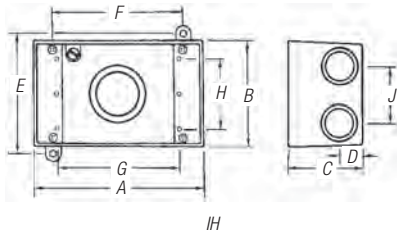

CAT. NO.	HUB SIZE (IN.)	OUTLETS	DESCRIPTION
Two Outlets, Flanged — 1½" Deep Add-On			
IHEF2-1	½	Top 1	2-Hole Flanged Box Extension Adapter with 1 Plug Gasket and Screws
IHEF2-2	¾	Bottom 1	
		TOTAL 2	

CAT. NO.	HUB SIZE (IN.)	OUTLETS	DESCRIPTION
Six Outlets, Flanged — 1½" Deep Add-On			
IHEF6S2-1	½	Top 2	6-Hole Flanged Box Extension Adapter with 4 Plugs, Gasket and Screws
IHEF6S2-2	¾	Bottom 2	
LTX100-5	1	Side 1	
		Side 1	
		TOTAL 6	

Two-Gang

CAT. NO.	HUB SIZE (IN.)	OUTLETS	DESCRIPTION
Deep			
2IHE	N/A	0	Extension Ring for Two-Gang Boxes with Gasket and Screws

Round

CAT. NO.	HUB SIZE (IN.)	OUTLETS	DESCRIPTION
Four Outlets — 1½" Deep			
SE-47	½	4	Round Extension with Gasket and Screws
SE-48	¾	4	

Mounting Lugs

CAT. NO.	DESCRIPTION
LM	2 Mounting Lugs with Self-Tapping Screws, for LM Boxes Only

Universal Boxes and Covers

Single-Gang Boxes

Single-Gang Extension Rings

Two-Hole Flanged Box Extension Adapter

Six-Hole Flanged Box Extension Adapter

Single-Gang Boxes

CAT. NO.	HUB SIZE	DIMENSIONS (IN.)									
		A	B	C	D	E	F	G	H	J	CI
IH-1	1/2	4 1/16	2 13/16	2	5/8	—	—	3/4	1 1/8	1 1/2	17.3
IH-2	3/4	4 1/16	2 13/16	2	5/8	—	—	3/4	1 1/8	1 1/2	17.0
IH-LM-1	1/2	4 1/16	2 13/16	2	5/8	3 13/16	3 1/2	3/4	1 1/8	1 1/2	17.3
IH-LM-2	3/4	4 1/16	2 13/16	2	5/8	3 13/16	3 1/2	3/4	1 1/8	1 1/2	17.0
IH-S-1	1/2	4 1/16	2 13/16	2	5/8	3 13/16	3 1/2	3/4	1 1/8	1 1/2	17.0
IH-S-2	3/4	4 1/16	2 13/16	2	5/8	3 13/16	3 1/2	3/4	1 1/8	1 1/2	17.0
IHD-1	1/2	4 1/16	2 13/16	2 5/8	5/8	3 13/16	3 1/2	3/4	1 1/8	1 1/2	24.8
IHD-2	3/4	4 1/16	2 13/16	2 5/8	5/8	3 13/16	3 1/2	3/4	1 1/8	1 1/2	24.8
IHD-3	1	4 1/16	2 13/16	2 5/8	3/4	3 13/16	3 1/2	3/4	1 1/8	1 1/2	23.5