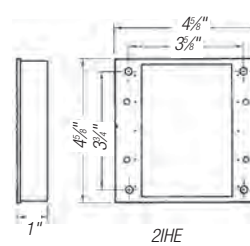

Two-Gang

CAT. NO.	HUB SIZE (IN.)	OUTLETS	DESCRIPTION
Deep			
2IHE	N/A	0	Extension Ring for Two-Gang Boxes with Gasket and Screws

Round

CAT. NO.	HUB SIZE (IN.)	OUTLETS	DESCRIPTION
Four Outlets — 1½" Deep			
SE-47	½	4	Round Extension with Gasket and Screws
SE-48	¾	4	

Mounting Lugs

CAT. NO.	DESCRIPTION
LM	2 Mounting Lugs with Self-Tapping Screws, for LM Boxes Only

Universal Boxes and Covers

Single-Gang Boxes

Single-Gang Extension Rings

Two-Hole Flanged Box Extension Adapter

Six-Hole Flanged Box Extension Adapter

Single-Gang Boxes

CAT. NO.	HUB SIZE	DIMENSIONS (IN.)									
		A	B	C	D	E	F	G	H	J	CI
IH-1	1/2	4 1/16	2 13/16	2	5/8	—	—	3/4	1 1/8	1 1/2	17.3
IH-2	3/4	4 1/16	2 13/16	2	5/8	—	—	3/4	1 1/8	1 1/2	17.0
IH-LM-1	1/2	4 1/16	2 13/16	2	5/8	3 13/16	3 1/2	3/4	1 1/8	1 1/2	17.3
IH-LM-2	3/4	4 1/16	2 13/16	2	5/8	3 13/16	3 1/2	3/4	1 1/8	1 1/2	17.0
IH-S-1	1/2	4 1/16	2 13/16	2	5/8	3 13/16	3 1/2	3/4	1 1/8	1 1/2	17.0
IH-S-2	3/4	4 1/16	2 13/16	2	5/8	3 13/16	3 1/2	3/4	1 1/8	1 1/2	17.0
IHD-1	1/2	4 1/16	2 13/16	2 5/8	5/8	3 13/16	3 1/2	3/4	1 1/8	1 1/2	24.8
IHD-2	3/4	4 1/16	2 13/16	2 5/8	5/8	3 13/16	3 1/2	3/4	1 1/8	1 1/2	24.8
IHD-3	1	4 1/16	2 13/16	2 5/8	3/4	3 13/16	3 1/2	3/4	1 1/8	1 1/2	23.5

Two- and Three-Gang Boxes

Two-Gang Extension Ring

Two- and Three-Gang Boxes

CAT. NO.	DIMENSIONS (IN.)												
	A	B	C	D	E	F	G	H	J	K	L	M	CI
2IH3	4 1/16	4 3/8	2 1/16	5/8	5	3 1/2	3 13/32	3 3/4	—	—	3/4	3 3/16	31.8
2IH4	4 1/16	4 3/8	2 1/16	5/8	5	3 1/2	3 13/32	3 3/4	1 1/2	—	3/4	3 3/16	31.8
2IH5	4 1/16	4 3/8	2 1/16	5/8	5	3 1/2	3 13/32	3 3/4	1 1/2	—	3/4	3 3/16	31.8
2IH5S2	4 1/16	4 3/8	2 1/16	5/8	5	3 1/2	3 13/32	3 3/4	—	—	3/4	3 3/16	31.8
2IH7	4 1/16	4 3/8	2 1/16	5/8	5	3 1/2	3 13/32	3 3/4	—	1 1/2	3/4	3 3/16	30.3
2IH7S2	4 1/16	4 3/8	2 1/16	5/8	5	3 1/2	3 13/32	3 3/4	1 1/2	—	3/4	3 3/16	32.0
2IHD5	4 1/16	4 3/8	2 13/32	3/4	5	3 1/2	3 13/32	3 3/4	1 3/16	—	3/4	3 3/16	40.3
3IHD7	4 1/16	6 1/16	2 13/32	1 1/16	6 13/16	3 1/2	3 3/4	5 5/8	—	1 1/16	3/4	3 3/16	54.8