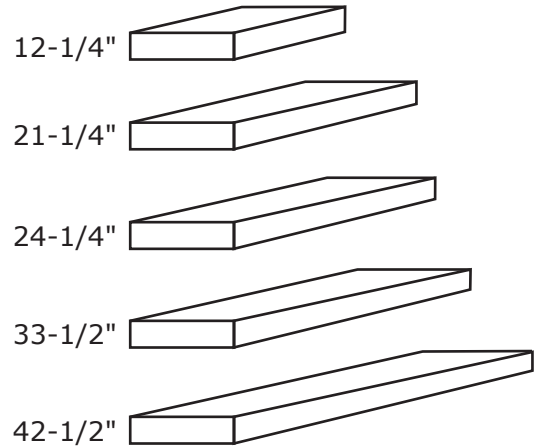

Wall Mount Series TIE

DIMENSIONS

Note: Dimensions subject to change without notice.
Please contact factory for verification

5 Lengths

ORDERING INFORMATION

SERIES TIE		
<u>Part Number</u>	<u>Bulb</u>	<u>Size</u>
TIE 108 SLN	1-F8T5	12-1/4" X 5" X 1"
TIE 113 SLN	1-F13T5	21-1/4" X 5" X 1"
TIE 208 SLN	2-F8T5	24-1/2" X 5" X 1"
TIE 813 SLN	1-F8T5 & 1-F13T5	33-1/2" X 5" X 1"
TIE 213 SLN	2-F13T5	42-1/2" X 5" X 1"