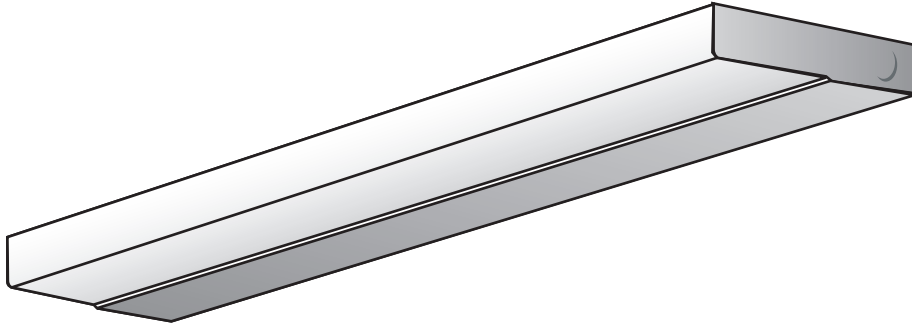

Wall Mount Series TIE

Intended Use

High Performance Undercabinet Light.

FEATURES & SPECIFICATIONS

Specifications

- Knockouts provided on cover for optional convenience outlet.
- Knockouts provided on side and back for power feed.
- Keyhole mounting slots provided on back.
- 1/2" Power connector included.
- Completely wired, ready for installation.
- Comes complete with switch in box & conduit connector with lamps.
- Made in U.S.A.

Housing

Die formed housing of sturdy 20 gauge steel.

Diffuser

One piece extruded ribbed white diffuser designed to snap-out FOR easy installation and relamping.

Finish

All metal surfaces are specially treated for rust resistance and better paint adhesion, then electrostatically sprayed with high white enamel of 87% reflectance and baked at 375 for maximum durability.