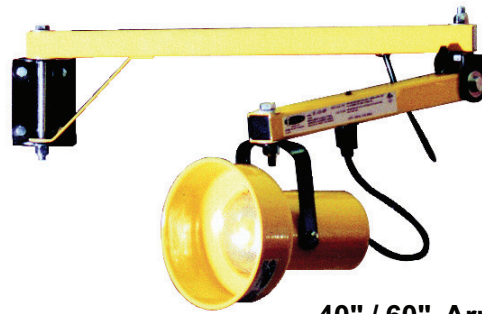

# LOADING DOCK LIGHTS - FULLY ASSEMBLED

Incandescent • Quartz Halogen • High Pressure Sodium • Metal Halide

24" Arm

40" / 60" Arm (VA) with Vertical Adjustment Joint

Arms constructed of yellow powder coated, 14 gauge steel tubing.

Cordset consists of 5' of 18/3 SJTW cord and NEMA 5-15 plug.

3" x 5"x 3/16" steel mounting plate accepts 3/8" hardware.

On "VA" arm units, outer arm swings 300° in horizontal plane & 210° in vertical plane.

## INCANDESCENT

UPC CODE	MODEL	ARM LENGTH	WATTS	VOLTS	MAX LUMENS	AVE BULB LIFE (HRS)	ON / OFF SWITCH	BULB INCLUDED	GUARD INCLUDED	SHIPPING WT. (LBS.)
686334	DKL-24-A	24"	300	120	3,700	2,000	YES	NO	NO	10
446648	DKL-40VA-A	40"								14
446662	DKL-60VA-A	60"								17

## QUARTZ HALOGEN

UPC CODE	MODEL	ARM LENGTH	WATTS	VOLTS	MAX LUMENS	AVE BULB LIFE (HRS)	ON / OFF SWITCH	BULB INCLUDED	GUARD INCLUDED	SHIPPING WT. (LBS.)
446709	DKL-24-QH-A	24"	500	120	11,000	2,000	NO	YES	YES	16
446716	DKL-40VA-QH-A	40"								21
446723	DKL-60VA-QH-A	60"								24