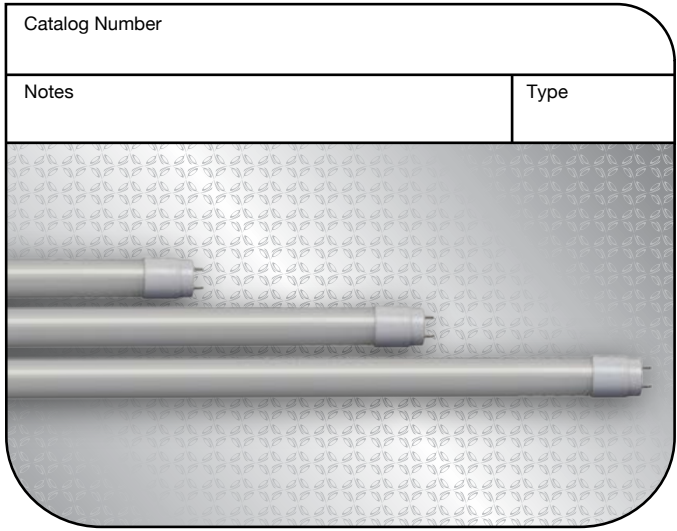

LED DirecT8™ Instant Start Ballast Compatible

LED 50,000 Hours average rated life

Applications:

LED compatible replacement for linear fixtures with instant start ballasts*

Features

>40% Energy Savings	No Mercury
Long life - 50,000 hours	5 year warranty
Instant on/off	2', 3' and 4' options available
No rewiring of fixture - just replace fluorescent lamp with LED lamp	Rated for enclosed fixtures Food service rating available

4 Foot Dimensions