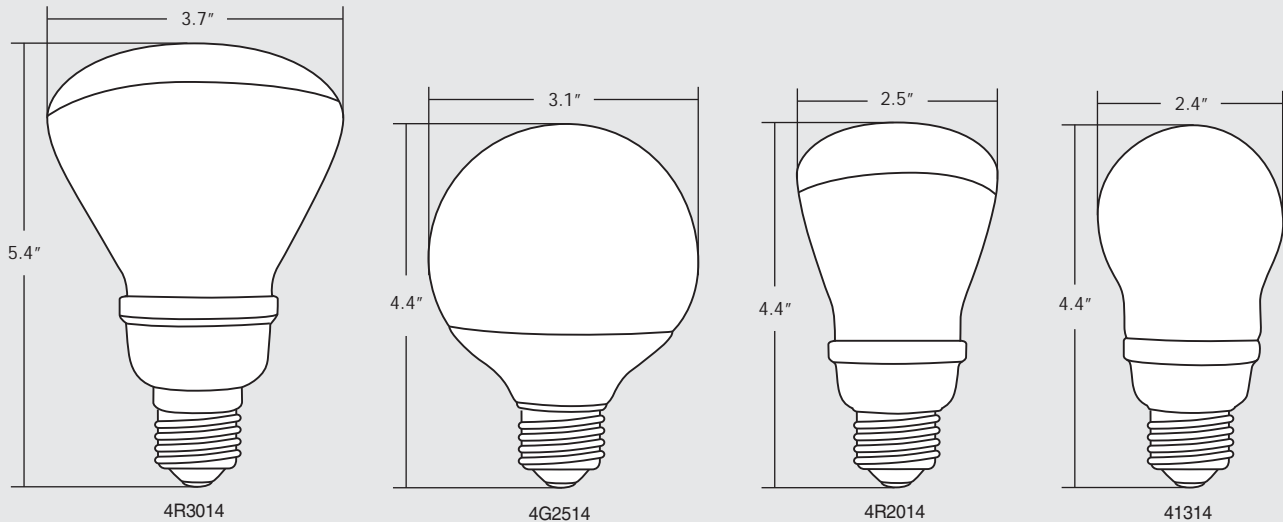

NEW! TCP InstaBright G2 covered CFLs

- 8,000 Hours average rated life, 120Volts

Item #	Description	Incandescent Wattage Comparison	Initial Lumens	M.O.L. (inches)	Diameter (inches)	Lamp Life (Hours)
4R2014	14 WATT R20 InstaBright G2	50	410	4.4	2.5	8000
4R3014	★ 14 WATT R30 InstaBright G2	65	650	5.4	3.7	8000
41314	14 WATT A19 InstaBright G2	75	750	4.4	2.4	8000
4G2514	★ 14 WATT G25 InstaBright G2	100	800	4.4	3.1	8000

★ ENERGY STAR®

Applications

- Accent and decorative lighting – such as chandeliers, ceiling fans, indoor/outdoor fixtures.
- Ideal for applications with hard to reach areas and small fixtures

Features and Benefits

- Fastest starting covered CFL reaches full brightness in seconds
- Fast run-up time and build-up time, lamps turns on instantly
- Patented technology using amalgam mercury
- RoHS Compliant

Specification

End of Life Protection	Yes
Ballast Type	Electronic
Input Line Voltage:	120VAC
Input Line Frequency	50/60HZ
Lamp Life (Rated)	8,000 hrs
Color Temperature	2700°K
Color Rendering Index	82
Minimum Starting Temp	-20°F
Maximum Operating Temp	160°F
UL/cUL Listed	Yes
Lamp Operating Frequency	45 KHZ
Lamp Current Crest Factor	<1.60
Maximum Open Circuit Voltage	600V
Power Factor	>.50
Total Harmonic Distortion	<150%

12 MONTH
WARRANTY