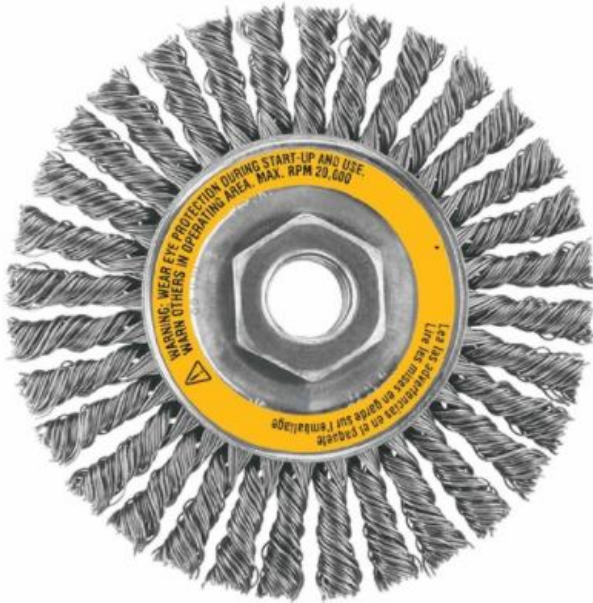

## XP WIRE WHEELS

Built for balance and smooth performance, DEWALT XP Wire Wheels feature Extended Performance, highly specified wire with an internal holding plate to ensure consistency and safety. Ideal for metal deburring, weld cleaning, surface preparation, edge blending, and rust removal. Wire is 100% inspected to meet demanding quality specifications.