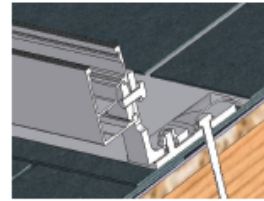

Roof Attachment Parts

The parts below are used with the Standard Series 100 Roof Rail for attachment to the roof, structure or building.

Flashed L-Foot

Description	Color	Qty	Application	Item Number
SnapNrack Flashed L-Foot	Clear	1	For Composition shingle roofs	015-11063
SnapNrack Flashed L-Foot	Clear	12	For Composition shingle roofs	015-09975
SnapNrack Flashed L-Foot	Black	1	For Composition shingle roofs	015-09985
SnapNrack Flashed L-Foot	Black	12	For Composition shingle roofs	015-09981
<hr/>				
SnapNrack Standoff kit 1-hole base 5.5"	Black	1	For Tile or built-up type roofs	015-11079
SnapNrack Standoff kit 1-hole base 5.5"	Clear	1	For Tile or built-up type roofs	015-09973
SnapNrack Standoff kit 1-hole base 5.5"	Black	12	For Tile or built-up type roofs	015-09987
SnapNrack Standoff kit 1-hole base 5.5"	Clear	12	For Tile or built-up type roofs	015-09986
SnapNrack Standoff kit 1-hole base 7"	Black	1	For Tile or built-up type roofs	015-09974
SnapNrack Standoff kit 1-hole base 7"	Clear	1	For Tile or built-up type roofs	015-11084
SnapNrack Standoff kit 1-hole base 7"	Black	12	For Tile or built-up type roofs	015-09988
SnapNrack Standoff kit 1-hole base 7"	Clear	12	For Tile or built-up type roofs	015-11083
SnapNrack Standoff kit 4-hole base, 3"	Black	12	For multiple attachment screws	015-11195
SnapNrack Standoff kit 4-hole base, 3"	Clear	12	For multiple attachment screws	015-11196
SnapNrack Standoff kit 4-hole base, 5.5"	Black	12	For multiple attachment screws	015-11197
SnapNrack Standoff kit 4-hole base, 5.5"	Clear	12	For multiple attachment screws	015-11198
SnapNrack Standoff kit 4-hole base, 7"	Black	12	For multiple attachment screws	015-11107
SnapNrack Standoff kit 4-hole base, 7"	Clear	12	For multiple attachment screws	015-11108
SnapNrack Standoff kit HD base 7"	Clear	12	Commercial Grade 2-bolt base	015-09965
SnapNrack Standoff kit HD base 12"	Clear	12	Commercial Grade 2-bolt base	015-09966
SnapNrack Standoff Spacer 1"	Clear	12	For adding 1" height to a standoff	015-09983
SnapNrack Standoff Spacer 1"	Clear	48	For adding 1" height to a standoff	015-11090
<hr/>				
SnapNrack L-foot	Clear	1	92 degree - adjustable	015-09978
SnapNrack L-foot	Clear	12	92 degree - adjustable	015-09977
SnapNrack L-foot with 4-hole base	Clear	12	For multiple attachment screws	015-11115
SnapNrack L-foot	Black	1	92 degree - adjustable	015-09979
SnapNrack L-foot	Black	12	92 degree - adjustable	015-09980
SnapNrack L-foot with 4-hole base	Black	12	For multiple attachment screws	015-11116
<hr/>				
SnapNrack Corrugated Roof Block	Clear	12	Corrugated metal roofs	015-09989
SnapNrack Corrugated Roof Block	Clear	48	Corrugated metal roofs	015-11106