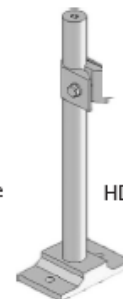

Standoff w/4-Hole Base
(Black)

HD Standoff

Key:
Qty - refers to packaged quantity.
Color - refers to the Anodized finish.
Price - is Manufacturer Suggested Retail.