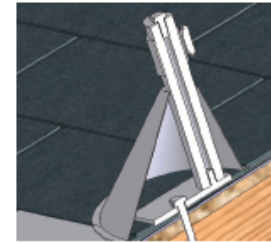

Roof Attachment Parts

The parts below are used with the Standard Series 100 Roof Rail for attachment to the roof, structure or building.

Flashed L-Foot

Description	Color	Qty	Application	Item Number
SnapNrack Flashed L-Foot	Clear	1	For Composition shingle roofs	015-11063
SnapNrack Flashed L-Foot	Clear	12	For Composition shingle roofs	015-09975
SnapNrack Flashed L-Foot	Black	1	For Composition shingle roofs	015-09985
SnapNrack Flashed L-Foot	Black	12	For Composition shingle roofs	015-09981
<hr/>				
SnapNrack Standoff kit 1-hole base 5.5"	Black	1	For Tile or built-up type roofs	015-11079
SnapNrack Standoff kit 1-hole base 5.5"	Clear	1	For Tile or built-up type roofs	015-09973
SnapNrack Standoff kit 1-hole base 5.5"	Black	12	For Tile or built-up type roofs	015-09987
SnapNrack Standoff kit 1-hole base 5.5"	Clear	12	For Tile or built-up type roofs	015-09986
SnapNrack Standoff kit 1-hole base 7"	Black	1	For Tile or built-up type roofs	015-09974
SnapNrack Standoff kit 1-hole base 7"	Clear	1	For Tile or built-up type roofs	015-11084
SnapNrack Standoff kit 1-hole base 7"	Black	12	For Tile or built-up type roofs	015-09988
SnapNrack Standoff kit 1-hole base 7"	Clear	12	For Tile or built-up type roofs	015-11083
SnapNrack Standoff kit 4-hole base, 3"	Black	12	For multiple attachment screws	015-11195
SnapNrack Standoff kit 4-hole base, 3"	Clear	12	For multiple attachment screws	015-11196
SnapNrack Standoff kit 4-hole base, 5.5"	Black	12	For multiple attachment screws	015-11197
SnapNrack Standoff kit 4-hole base, 5.5"	Clear	12	For multiple attachment screws	015-11198
SnapNrack Standoff kit 4-hole base, 7"	Black	12	For multiple attachment screws	015-11107
SnapNrack Standoff kit 4-hole base, 7"	Clear	12	For multiple attachment screws	015-11108
SnapNrack Standoff kit HD base 7"	Clear	12	Commercial Grade 2-bolt base	015-09965
SnapNrack Standoff kit HD base 12"	Clear	12	Commercial Grade 2-bolt base	015-09966
SnapNrack Standoff Spacer 1"	Clear	12	For adding 1" height to a standoff	015-09983
SnapNrack Standoff Spacer 1"	Clear	48	For adding 1" height to a standoff	015-11090
<hr/>				
SnapNrack L-foot	Clear	1	92 degree - adjustable	015-09978
SnapNrack L-foot	Clear	12	92 degree - adjustable	015-09977
SnapNrack L-foot with 4-hole base	Clear	12	For multiple attachment screws	015-11115
SnapNrack L-foot	Black	1	92 degree - adjustable	015-09979
SnapNrack L-foot	Black	12	92 degree - adjustable	015-09980
SnapNrack L-foot with 4-hole base	Black	12	For multiple attachment screws	015-11116
<hr/>				
SnapNrack Corrugated Roof Block	Clear	12	Corrugated metal roofs	015-09989
SnapNrack Corrugated Roof Block	Clear	48	Corrugated metal roofs	015-11106