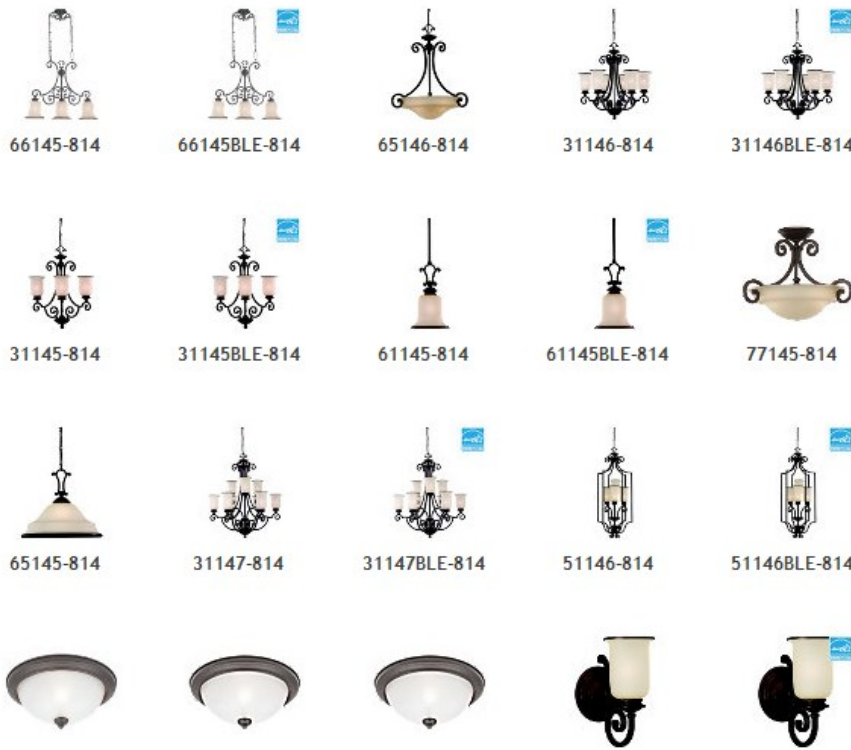

- Buy Now
- Find A Store
- Zip Code Go
- Email Product
- Ask Us

Detailed Specs:

- HTML Specification Sheet
- PDF Specification Sheet

More Like This:

Available in ENERGY STAR
☐ Compare

How to Install:

- English
- French

HI-RES Downloads

- .jpg
- .png

Need Parts?

- Bulbs: 973085
- 974085
- 973095
- 974095

Glass: G501055-6018

Chain: 9101-814