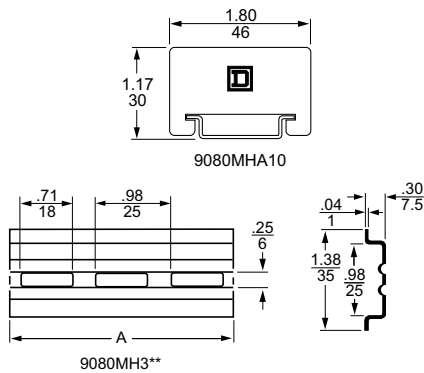

**Mounting Track and End Clamps**

**Table 24.31: DIN 3 Track—78.74 inches (2 meter) length**

Description	Length		Catalog Number	Std. Pack [1]
	In.	mm		
<b>DIN 3</b>				
Symmetrical rail 35x15 mm depth, 1.5 mm thick galvanized steel, Prepunched	78.74	2000	NSYSR200D	20
Symmetrical rail 35x15 mm depth, 1.5 mm thick galvanized steel, No mounting holes	78.74	2000	NSYSR200	20
Symmetrical rail 35x7.2 mm depth, 1 mm thick galvanized steel, Prepunched	78.74	2000	NSYSR200BD	20
Symmetrical rail 35x7.2 mm depth, 1 mm thick galvanized steel, No mounting holes	78.74	2000	NSYSR200B	20
<b>DIN 2</b>				
Symmetrical rail 15x5 mm depth, 1 mm thick galvanized steel, Prepunched	78.74	2000	NSYTRADR155	5
<b>End Clamps</b>				
 Plastic clip-on end clamp for 35 mm DIN 3 track	0.21	5.2	NSYTRAA35	50
 Plastic clip-on end clamp with screw for 35 mm DIN 3 track	0.37	9.5	NSYTRAA35S	50
 Plastic clip-on end clamp for 15 mm DIN 2 track	0.21	5.2	NSYTRAA15	50
 Polycarbonate end clamp for 35 mm DIN 3 track	0.31	8	9080MHA10	50
RoHS Compliant				