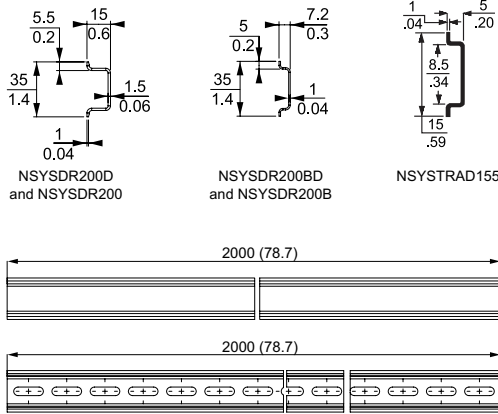

**Mounting Track and End Clamps**

**Table 24.31: DIN 3 Track—78.74 inches (2 meter) length**

Description	Length		Catalog Number	Std. Pack [1]
	In.	mm		
<b>DIN 3</b>				
Symmetrical rail 35x15 mm depth, 1.5 mm thick galvanized steel, Prepunched	78.74	2000	NSYSR200D	20
Symmetrical rail 35x15 mm depth, 1.5 mm thick galvanized steel, No mounting holes	78.74	2000	NSYSR200	20
Symmetrical rail 35x7.2 mm depth, 1 mm thick galvanized steel, Prepunched	78.74	2000	NSYSR200BD	20
Symmetrical rail 35x7.2 mm depth, 1 mm thick galvanized steel, No mounting holes	78.74	2000	NSYSR200B	20
<b>DIN 2</b>				
Symmetrical rail 15x5 mm depth, 1 mm thick galvanized steel, Prepunched	78.74	2000	NSYTRADR155	5
<b>End Clamps</b>				
 Plastic clip-on end clamp for 35 mm DIN 3 track	0.21	5.2	NSYTRAA35	50
 Plastic clip-on end clamp with screw for 35 mm DIN 3 track	0.37	9.5	NSYTRAA35S	50
 Plastic clip-on end clamp for 15 mm DIN 2 track	0.21	5.2	NSYTRAA15	50
 Polycarbonate end clamp for 35 mm DIN 3 track	0.31	8	9080MHA10	50
RoHS Compliant				