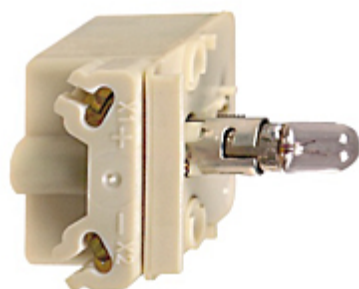

Schneider Electric USA
1415 South Roselle Road
Palatine, IL 60067
Customer Care Center: 1-888-778-2733
Web: www.schneider-electric.us

ALL CATEGORIES > PUSH BUTTONS > 30MM PUSH BUTTONS - METAL OPERATORS > LIGHT MODULES > TRANSFORMER LIGHT MODULE > ITEM # 9001KM6

ITEM # 9001KM6, 30MM LIGHT MODULE

Representative Photo Only. Actual Product May Differ.

Specifications

UL File	E78403 CCN NKCR
CSA File	LR24590 Class 3211-03
CE Marked	Yes
RoHS compliant	Yes
NEMA / IP Rating	IP20
Light Module Supply Voltage	550/600VAC at 50/60Hz
Light Module Type	Transformer
Terminal Type	Screw Clamp