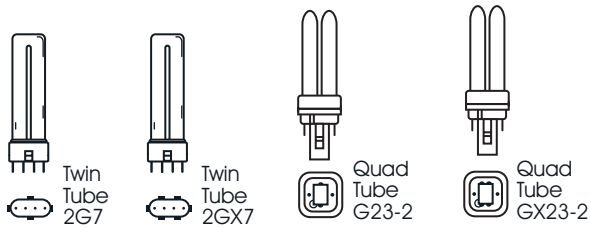

Compact Fluorescent Lamps

Twin-Tube 4-Pin For Electronic & Dimming Ballasts

Watts	Bulb	Base	Satco Product Number	Lamp Code	CCT (K)	CRI	Carton	Pkg Type	Avg. Rated Hours	Lumens	MOL	Notes
5	T4	2G7	S6411 ▲	CF5DS/E/827	2700	82	50	Box	10000	230	3.4"	
			S6412 ▲	CF5DS/E/841	4100	82	50	Box	10000	230	3.4"	
7	T4	2G7	S6413 ▲	CF7DS/E/827	2700	82	50	Box	10000	400	4.5"	
			S6414 ▲	CF7DS/E/841	4100	82	50	Box	10000	400	4.5"	
9	T4	2G7	S6415 ▲	CF9DS/E/827	2700	82	50	Box	10000	580	5.7"	
			S6416 ▲	CF9DS/E/841	4100	82	50	Box	10000	580	5.7"	
13	T4	2GX7	S6417 ▲	CF13DS/E/827	2700	82	50	Box	10000	800	6.2"	
			S6418 ▲	CF13DS/E/830	3000	82	50	Box	10000	800	6.2"	
			S6419 ▲	CF13DS/E/841	4100	82	50	Box	10000	800	6.2"	

Quad Tube 2-Pin For Magnetic Ballasts

Watts	Bulb	Base	Satco Product Number	Lamp Code	CCT (K)	CRI	Master/Inner Pack	Pkg Type	Avg. Rated Hours	Lumens	MOL	Notes
9	T4	G23-2	S6314	CFD9W/827	2700	82	50/5	Hang Box	10000	525	4.3"	
			S6714 ▲	CF9DD/827	2700	82	50	Box	10000	525	4.3"	
			S6315	CFD9W/830	3000	82	50/5	Hang Box	10000	525	4.3"	
			S6715 ▲	CF9DD/830	3000	82	50	Box	10000	525	4.3"	
			S6316	CFD9W/835	3500	82	50/5	Hang Box	10000	525	4.3"	
			S6716 ▲	CF9DD/835	3500	82	50	Box	10000	525	4.3"	
13	T4	GX23-2	S6317	CFD13W/827	2700	82	50/5	Hang Box	10000	780	4.6"	
			S6717 ▲	CF13DD/827	2700	82	50	Box	10000	780	4.6"	
			S6318	CFD13W/830	3000	82	50/5	Hang Box	10000	780	4.6"	
			S6718 ▲	CF13DD/830	3000	82	50	Box	10000	780	4.6"	
			S6319	CFD13W/835	3500	82	50/5	Hang Box	10000	780	4.6"	
			S6719 ▲	CF13DD/835	3500	82	50	Box	10000	780	4.6"	
			S6320	CFD13W/841	4100	82	50/5	Hang Box	10000	780	4.6"	
			S6720 ▲	CF13DD/841	4100	82	50	Box	10000	780	4.6"	

compact fluorescent lamps