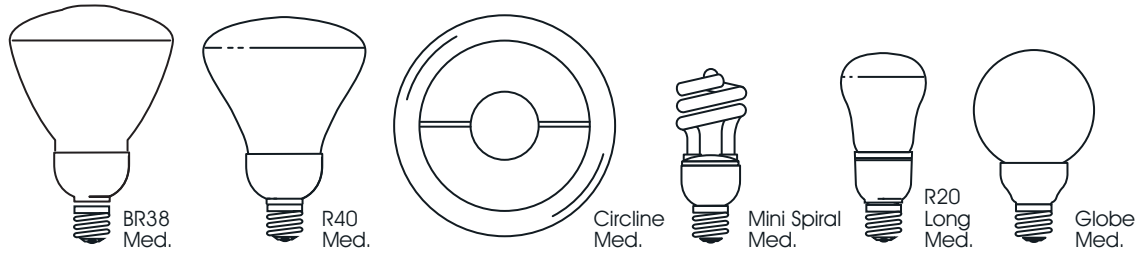

Compact Fluorescent Lamps

Reflector Lamps (cont.)

Watts	Bulb	Base	Satco Product Number	Approx Incand Equiv	Lamp Code	Color Kelvin Temp	CRI	Master/Inner Carton	Pkg Type	Avg. Rated Hours	Initial Lumens	MOL (Length)	MOD (Diameter)		
23	BR38 	Med.	S6215 ★	85W	EFPAR3823/30	3000	82	24/6	Blister	6000	960	6.50"	4.72"		
			Indoor/Outdoor Rated UL Listed Wet Location												
	R40 	Med.	S6214 ★	85W	EFR4023/30	3000	82	24/6	Blister	6000	920	6.50"	5.00"		
			S6256	85W	EFR4023/DIM/30	3000	82	24/6	Blister	6000	920	7.00"	5.00"		

Circline Tube With Electronic Ballast

Watts	Bulb	Base	Satco Product Number	Approx Incand Equiv	Lamp Code	Color Kelvin Temp	CRI	Master/Inner Carton	Pkg Type	Avg. Rated Hours	Initial Lumens	MOL (Length)	MOD (Diameter)
22	Circline 	Med.	S6259	75W	EF/FC8/T9/WW	3000		12/6	Blister	10000	1060	2.99"	8.39"
			S6261	75W	EF/FC8/T9/D	6500		12/6	Blister	10000	1060	2.99"	8.39"

Export 230 Volt

Watts	Bulb	Base	Satco Product Number	Approx Incand Equiv	Lamp Code	Color Kelvin Temp	CRI	Master/Inner Carton	Pkg Type	Avg. Rated Hours	Initial Lumens	MOL (Length)	MOD (Diameter)
13	Mini Spiral 	Med.	S6247	60W	EFMSP13/50/230V	5000	82	24/6	Blister	10000	800	4.96"	1.81"
26	Mini Spiral 	Med.	S6248	100W	EFMSP26/50/230V	5000	82	24/6	Blister	10000	1600	5.94"	2.13"
11	R20 Long 	Med.	S6249	50W	EFR20L11/50/230V	5000	82	24/6	Blister	6000	330	4.96"	2.52"
15	Globe 	Med.	S6250	60W	EFG15/50/230V	5000	82	24/6	Blister	6000	720	5.39"	3.31"

compact fluorescent lamps