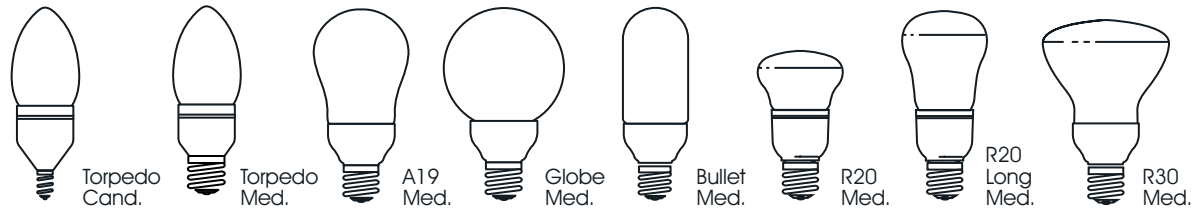

Compact Fluorescent Lamps

Enclosed & Decorative Lamps

Watts	Bulb	Base	Satco Product Number	Approx Incand Equiv	Lamp Code	Color Kelvin Temp	CRI	Master/ Inner Carton	Pkg Type	Avg. Rated Hours	Initial Lumens	MOL (Length)	MOD (Diameter)
3		Cand.	S6219	15W	EFTOR3/30	3000	82	24/6	Blister	6000	120	4.96"	1.65"
		Med.	S6221	15W	EFTOR3/30	3000	82	24/6	Blister	6000	120	4.96"	1.65"
7		Cand.	S6220	30W	EFTOR7/30	3000	82	24/6	Blister	6000	280	4.96"	1.57"
		Med.	S6222 ★	30W	EFTOR7/30	3000	82	24/6	Blister	6000	280	4.96"	1.57"
		Med.	S6233 ★	30W	EF7A19/30	3000	82	24/6	Blister	6000	300	4.54"	2.36"
9		Med.	S6239 ★	40W	EF9A19/30	3000	82	24/6	Blister	6000	450	4.61"	2.44"
11		Med.	S6246 ★	55W	EF11A19/30	3000	82	24/6	Blister	6000	540	4.96"	2.44"
15		Med.	S6216 ★	60W	EF15A19/30	3000	82	24/6	Blister	6000	720	5.39"	2.64"
		Med.	S6218 ★	60W	EFG15/30	3000	82	24/6	Blister	6000	720	5.39"	3.31"
		Med.	S6242	60W	EFG15/50	5000	82	24/6	Blister	6000	720	5.39"	3.31"
		Med.	S6217	60W	EFT15/30	3000	82	24/6	Blister	6000	720	5.51"	1.97"
			S6241	60W	EFT15/50	5000	82	24/6	Blister	6000	720	5.51"	1.97"

Reflector Lamps

Watts	Bulb	Base	Satco Product Number	Approx Incand Equiv	Lamp Code	Color Kelvin Temp	CRI	Master/ Inner Carton	Pkg Type	Avg. Rated Hours	Initial Lumens	MOL (Length)	MOD (Diameter)
5		Med.	S6244 ★	30W	EFR205/30	3000	82	24/6	Blister	6000	260	4.21"	2.52"
11		Med	S6245	50W	EFR20L11/30/120	3000	82	24/6	Blister	6000	330	4.96"	2.52"
15		Med.	S6213 ★	60W	EFR3015/30	3000	82	24/6	Blister	6000	550	5.39"	3.74"
			S6255 ★	60W	EFR3015/DIM/30 Dimmable	3000	82	24/6	Blister	6000	525	6.10"	3.74"

Visit our website at www.satco.com

Compact fluorescent lamps