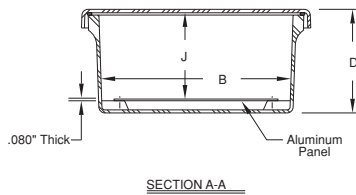

J Series Technical Information

FRONT VIEW
WITHOUT COVER

J Series Enclosures - Opaque Cover

SIZE ID NUMBER	OVERALL H X W X D	INSIDE A X B X C	MOUNTING E X F	J	K	L	M	N	HOLE DIA.	SHIPPING WEIGHT	PANEL NUMBER
J1407W J1407HW*** J1407HLL J1407HPL*** J1407FHW	15.87 x 8.75 x 6.81 (403 x 222 x 173)	14.00 x 7.00 x 6.56 (356 x 178 x 167)	15.00 x 5.00 (381 x 127)	6.11 (155)	12.25 (311)	5.25 (133)	0.25 (6)	15.75 (400)	0.31 (8)	6.10 lbs.	BP1407**
J1412W J1412HW*** J1412HLL J1412HPL*** J1412FHW	15.50 x 13.48 x 6.20 (394 x 342 x 158)	13.50 x 11.52 x 5.94 (343 x 293 x 151)	14.62 x 10.00 (372 x 254)	5.36 (137)	12.25 (311)	10.25 (260)	0.25 (6)	15.48 (393)	0.31 (8)	9.90 lbs.	BP1412**
J1614W J1614HW*** J1614HLL J1614HPL*** J1614FHW	17.53 x 15.46 x 6.21 (445 x 393 x 157)	15.60 x 13.56 x 5.94 (396 x 344 x 151)	16.75 x 12.00 (425 x 305)	5.35 (136)	14.25 (362)	12.25 (311)	0.25 (6)	17.46 (444)	0.31 (8)	12.20 lbs.	BP1614**
J1816W J1816HW*** J1816HLL J1816HPL*** J1816FHW	19.63 x 17.61 x 8.81 (499 x 447 x 224)	17.69 x 15.69 x 8.45 (449 x 399 x 215)	18.88 x 12.00 (479 x 305)	7.98 (203)	16.25 (413)	14.25 (362)	0.25 (6)	19.61 (498)	0.31 (8)	20.00 lbs.	BP1816**
J2016W J2016HW*** J2016HLL J2016HPL*** J2016FHW	22.00 x 17.68 x 8.81 (559 x 449 x 224)	19.72 x 15.72 x 8.45 (501 x 399 x 215)	21.25 x 10.00 (540 x 254)	7.98 (203)	18.25 (464)	14.25 (362)	0.25 (6)	21.68 (551)	0.31 (8)	22.50 lbs.	BPJ2016**

All measures are in inches, items in parentheses are in millimeters.

*Crowned cover – center of cover raised 3/4"

** Panel ordered separately

***Available in white by placing WH prior to part number ex. WH-J604HW