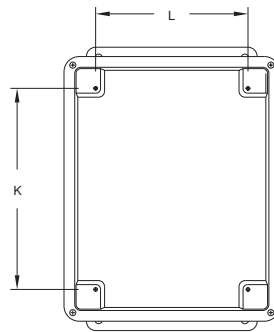

## J Series Technical Information

FRONT VIEW  
WITHOUT COVER

### J Series Enclosures - Opaque Cover

SIZE ID NUMBER	OVERALL H X W X D	INSIDE A X B X C	MOUNTING E X F	J	K	L	M	N	HOLE DIA.	SHIPPING WEIGHT	PANEL NUMBER
J1407W J1407HW*** J1407HLL J1407HPL*** J1407FHW	15.87 x 8.75 x 6.81 (403 x 222 x 173)	14.00 x 7.00 x 6.56 (356 x 178 x 167)	15.00 x 5.00 (381 x 127)	6.11 (155)	12.25 (311)	5.25 (133)	0.25 (6)	15.75 (400)	0.31 (8)	6.10 lbs.	BP1407**
J1412W J1412HW*** J1412HLL J1412HPL*** J1412FHW	15.50 x 13.48 x 6.20 (394 x 342 x 158)	13.50 x 11.52 x 5.94 (343 x 293 x 151)	14.62 x 10.00 (372 x 254)	5.36 (137)	12.25 (311)	10.25 (260)	0.25 (6)	15.48 (393)	0.31 (8)	9.90 lbs.	BP1412**
J1614W J1614HW*** J1614HLL J1614HPL*** J1614FHW	17.53 x 15.46 x 6.21 (445 x 393 x 157)	15.60 x 13.56 x 5.94 (396 x 344 x 151)	16.75 x 12.00 (425 x 305)	5.35 (136)	14.25 (362)	12.25 (311)	0.25 (6)	17.46 (444)	0.31 (8)	12.20 lbs.	BP1614**
J1816W J1816HW*** J1816HLL J1816HPL*** J1816FHW	19.63 x 17.61 x 8.81 (499 x 447 x 224)	17.69 x 15.69 x 8.45 (449 x 399 x 215)	18.88 x 12.00 (479 x 305)	7.98 (203)	16.25 (413)	14.25 (362)	0.25 (6)	19.61 (498)	0.31 (8)	20.00 lbs.	BP1816**
J2016W J2016HW*** J2016HLL J2016HPL*** J2016FHW	22.00 x 17.68 x 8.81 (559 x 449 x 224)	19.72 x 15.72 x 8.45 (501 x 399 x 215)	21.25 x 10.00 (540 x 254)	7.98 (203)	18.25 (464)	14.25 (362)	0.25 (6)	21.68 (551)	0.31 (8)	22.50 lbs.	BPJ2016**

All measures are in inches, items in parentheses are in millimeters.

\*Crowned cover – center of cover raised 3/4"

\*\* Panel ordered separately

\*\*\*Available in white by placing WH prior to part number ex. WH-J604HW