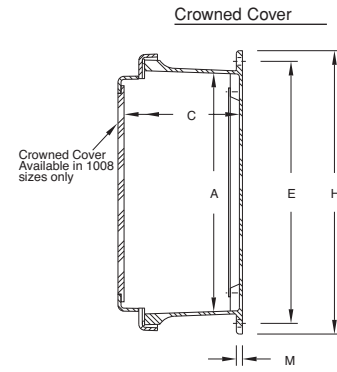

## J Series Technical Information

FRONT VIEW  
WITHOUT COVER

### J Series Enclosures - Opaque Cover

SIZE ID NUMBER	OVERALL H X W X D	INSIDE A X B X C	MOUNTING E X F	J	K	L	M	N	HOLE DIA.	SHIPPING WEIGHT	PANEL NUMBER
J1407W J1407HW*** J1407HLL J1407HPL*** J1407FHW	15.87 x 8.75 x 6.81 (403 x 222 x 173)	14.00 x 7.00 x 6.56 (356 x 178 x 167)	15.00 x 5.00 (381 x 127)	6.11 (155)	12.25 (311)	5.25 (133)	0.25 (6)	15.75 (400)	0.31 (8)	6.10 lbs.	BP1407**
J1412W J1412HW*** J1412HLL J1412HPL*** J1412FHW	15.50 x 13.48 x 6.20 (394 x 342 x 158)	13.50 x 11.52 x 5.94 (343 x 293 x 151)	14.62 x 10.00 (372 x 254)	5.36 (137)	12.25 (311)	10.25 (260)	0.25 (6)	15.48 (393)	0.31 (8)	9.90 lbs.	BP1412**
J1614W J1614HW*** J1614HLL J1614HPL*** J1614FHW	17.53 x 15.46 x 6.21 (445 x 393 x 157)	15.60 x 13.56 x 5.94 (396 x 344 x 151)	16.75 x 12.00 (425 x 305)	5.35 (136)	14.25 (362)	12.25 (311)	0.25 (6)	17.46 (444)	0.31 (8)	12.20 lbs.	BP1614**
J1816W J1816HW*** J1816HLL J1816HPL*** J1816FHW	19.63 x 17.61 x 8.81 (499 x 447 x 224)	17.69 x 15.69 x 8.45 (449 x 399 x 215)	18.88 x 12.00 (479 x 305)	7.98 (203)	16.25 (413)	14.25 (362)	0.25 (6)	19.61 (498)	0.31 (8)	20.00 lbs.	BP1816**
J2016W J2016HW*** J2016HLL J2016HPL*** J2016FHW	22.00 x 17.68 x 8.81 (559 x 449 x 224)	19.72 x 15.72 x 8.45 (501 x 399 x 215)	21.25 x 10.00 (540 x 254)	7.98 (203)	18.25 (464)	14.25 (362)	0.25 (6)	21.68 (551)	0.31 (8)	22.50 lbs.	BPJ2016**

All measures are in inches, items in parentheses are in millimeters.

\*Crowned cover – center of cover raised 3/4"

\*\* Panel ordered separately

\*\*\*Available in white by placing WH prior to part number ex. WH-J604HW