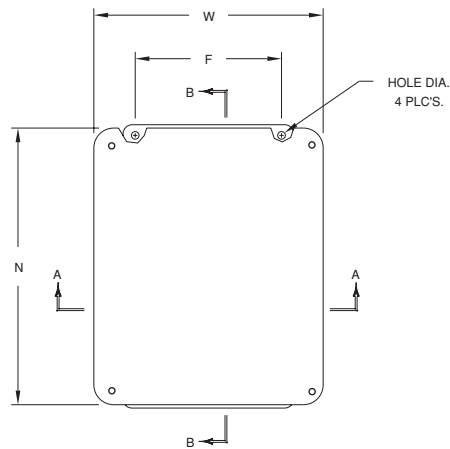

## J Series Technical Information

FRONT VIEW  
WITHOUT COVER

### J Series Enclosures - Opaque Cover

SIZE ID NUMBER	OVERALL H X W X D	INSIDE A X B X C	MOUNTING E X F	J	K	L	M	N	HOLE DIA.	SHIPPING WEIGHT	PANEL NUMBER
J1407W J1407HW*** J1407HLL J1407HPL*** J1407FHW	15.87 x 8.75 x 6.81 (403 x 222 x 173)	14.00 x 7.00 x 6.56 (356 x 178 x 167)	15.00 x 5.00 (381 x 127)	6.11 (155)	12.25 (311)	5.25 (133)	0.25 (6)	15.75 (400)	0.31 (8)	6.10 lbs.	BP1407**
J1412W J1412HW*** J1412HLL J1412HPL*** J1412FHW	15.50 x 13.48 x 6.20 (394 x 342 x 158)	13.50 x 11.52 x 5.94 (343 x 293 x 151)	14.62 x 10.00 (372 x 254)	5.36 (137)	12.25 (311)	10.25 (260)	0.25 (6)	15.48 (393)	0.31 (8)	9.90 lbs.	BP1412**
J1614W J1614HW*** J1614HLL J1614HPL*** J1614FHW	17.53 x 15.46 x 6.21 (445 x 393 x 157)	15.60 x 13.56 x 5.94 (396 x 344 x 151)	16.75 x 12.00 (425 x 305)	5.35 (136)	14.25 (362)	12.25 (311)	0.25 (6)	17.46 (444)	0.31 (8)	12.20 lbs.	BP1614**
J1816W J1816HW*** J1816HLL J1816HPL*** J1816FHW	19.63 x 17.61 x 8.81 (499 x 447 x 224)	17.69 x 15.69 x 8.45 (449 x 399 x 215)	18.88 x 12.00 (479 x 305)	7.98 (203)	16.25 (413)	14.25 (362)	0.25 (6)	19.61 (498)	0.31 (8)	20.00 lbs.	BP1816**
J2016W J2016HW*** J2016HLL J2016HPL*** J2016FHW	22.00 x 17.68 x 8.81 (559 x 449 x 224)	19.72 x 15.72 x 8.45 (501 x 399 x 215)	21.25 x 10.00 (540 x 254)	7.98 (203)	18.25 (464)	14.25 (362)	0.25 (6)	21.68 (551)	0.31 (8)	22.50 lbs.	BPJ2016**

All measures are in inches, items in parentheses are in millimeters.

\*Crowned cover – center of cover raised 3/4"

\*\* Panel ordered separately

\*\*\*Available in white by placing WH prior to part number ex. WH-J604HW