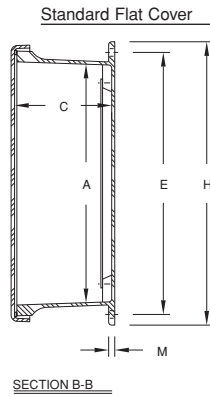

## J Series Technical Information

FRONT VIEW  
WITHOUT COVER

### J Series Enclosures - Opaque Cover

SIZE ID NUMBER	OVERALL H X W X D	INSIDE A X B X C	MOUNTING E X F	J	K	L	M	N	HOLE DIA.	SHIPPING WEIGHT	PANEL NUMBER
J1407W J1407HW*** J1407HLL J1407HPL*** J1407FHW	15.87 x 8.75 x 6.81 (403 x 222 x 173)	14.00 x 7.00 x 6.56 (356 x 178 x 167)	15.00 x 5.00 (381 x 127)	6.11 (155)	12.25 (311)	5.25 (133)	0.25 (6)	15.75 (400)	0.31 (8)	6.10 lbs.	BP1407**
J1412W J1412HW*** J1412HLL J1412HPL*** J1412FHW	15.50 x 13.48 x 6.20 (394 x 342 x 158)	13.50 x 11.52 x 5.94 (343 x 293 x 151)	14.62 x 10.00 (372 x 254)	5.36 (137)	12.25 (311)	10.25 (260)	0.25 (6)	15.48 (393)	0.31 (8)	9.90 lbs.	BP1412**
J1614W J1614HW*** J1614HLL J1614HPL*** J1614FHW	17.53 x 15.46 x 6.21 (445 x 393 x 157)	15.60 x 13.56 x 5.94 (396 x 344 x 151)	16.75 x 12.00 (425 x 305)	5.35 (136)	14.25 (362)	12.25 (311)	0.25 (6)	17.46 (444)	0.31 (8)	12.20 lbs.	BP1614**
J1816W J1816HW*** J1816HLL J1816HPL*** J1816FHW	19.63 x 17.61 x 8.81 (499 x 447 x 224)	17.69 x 15.69 x 8.45 (449 x 399 x 215)	18.88 x 12.00 (479 x 305)	7.98 (203)	16.25 (413)	14.25 (362)	0.25 (6)	19.61 (498)	0.31 (8)	20.00 lbs.	BP1816**
J2016W J2016HW*** J2016HLL J2016HPL*** J2016FHW	22.00 x 17.68 x 8.81 (559 x 449 x 224)	19.72 x 15.72 x 8.45 (501 x 399 x 215)	21.25 x 10.00 (540 x 254)	7.98 (203)	18.25 (464)	14.25 (362)	0.25 (6)	21.68 (551)	0.31 (8)	22.50 lbs.	BPJ2016**

All measures are in inches, items in parentheses are in millimeters.

\*Crowned cover – center of cover raised 3/4"

\*\* Panel ordered separately

\*\*\*Available in white by placing WH prior to part number ex. WH-J604HW