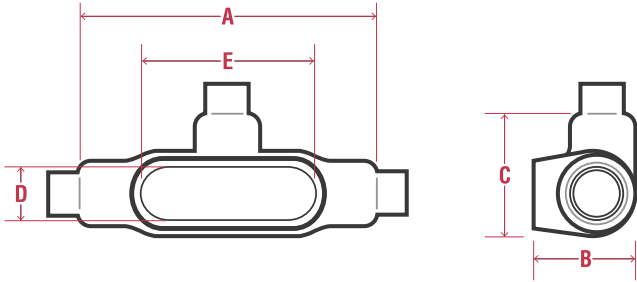

Conduit Bodies Technical Data

T FORM 8

PIPE SIZE	FERROUS CATALOG #	NOMINAL WEIGHT	A	B	C	D	E
1/2"	PRHT18	1.8	5.69	1.79	2.16	1.00	3.31
3/4"	PRHT28	2.5	6.28	2.04	2.31	1.19	3.94
1"	PRHT38	3.3	7.31	2.29	2.63	1.38	4.56
1-1/4"	PRHT448	4.9	8.50	2.67	3.16	1.75	5.31
1-1/2"	PRHT58	7.5	10.38	2.82	4.00	2.13	6.50
2"	PRHT68	11.7	12.25	3.60	5.00	3.00	8.56
2-1/2"	PRT78	19.8	15.63	4.48	6.69	4.25	10.88
3"	PRT88	23.5	15.63	4.85	6.69	4.25	10.88

T FORM 7

PIPE SIZE	FERROUS CATALOG #	NOMINAL WEIGHT	A	B	C	D	E	ALUMINUM CATALOG #
1/2"	PRT17	1.5	5.63	1.79	2.48	0.94	3.19	PRT17SA
3/4"	PRT27	2.1	6.25	2.04	2.67	1.13	3.81	PRT27SA
1"	PRT37	2.9	7.25	2.29	3.04	1.38	4.50	PRT37SA
1-1/4"	PRT47	3.6	7.44	2.35	3.23	1.75	5.00	PRT47SA
1-1/2"	PRT57	4.5	8.19	2.60	3.60	1.94	5.44	PRT57SA
2"	PRT67	6.5	9.19	3.17	4.16	2.44	6.38	PRT67SA
2-1/2"	PRT77	10.7	12.00	3.67	5.79	3.56	8.38	PRT77SA
3"	PRT87	15.4	12.06	4.42	5.79	3.56	8.38	PRT87SA
3-1/2"	PRT97	19.0	14.31	4.92	6.98	4.50	10.25	PRT97SA
4"	PRT107	21.0	14.31	5.42	6.98	4.50	10.25	PRT107SA

T MARK 9

PIPE SIZE	NOMINAL WEIGHT	A	B	C	D	E	ALUMINUM CATALOG #
1/2"	1.8	5.00	1.38	2.17	1.19	3.31	PRT19
3/4"	2.5	5.69	1.88	2.42	1.38	3.31	PRT29
1"	3.3	6.59	1.88	2.67	1.50	4.56	PRT39
1-1/4"	4.9	7.50	2.50	3.13	1.94	5.31	PRT49
1-1/2"	7.5	8.25	2.75	3.48	2.25	6.00	PRT59
2"	11.7	10.50	3.44	4.17	2.88	8.06	PRT69
2-1/2"	19.8	15.63	4.44	6.73	4.25	10.88	PRT789
3"	23.5	15.63	4.81	6.73	4.25	10.88	PRT889
3-1/2"	21.0	18.75	5.69	8.17	5.44	13.44	PRT989
4"	24.0	18.75	5.94	8.17	5.44	13.44	PRT1089