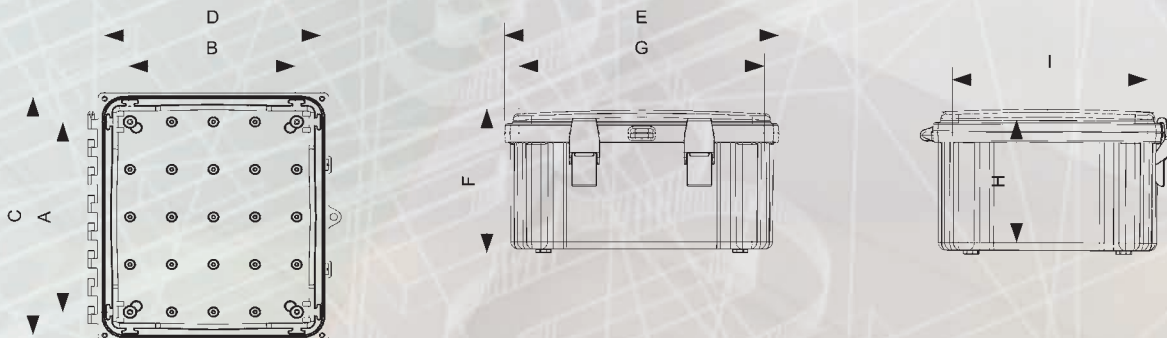

POLYSTAR™

| Part # | Size | Description |
|-------------------------------|-------------|--|
| OPAQUE COVER ENCLOSURE | | |
| PC806 | 8 x 6 x 4 | PolyStar™ Series Enclosure with Opaque Cover |
| PC1008 | 10 x 8 x 4 | PolyStar™ Series Enclosure with Opaque Cover |
| PC1210 | 12 x 10 x 6 | PolyStar™ Series Enclosure with Opaque Cover |
| PC1412 | 14 x 12 x 6 | PolyStar™ Series Enclosure with Opaque Cover |
| PC1614 | 16 x 14 x 8 | PolyStar™ Series Enclosure with Opaque Cover |
| CLEAR COVER ENCLOSURE | | |
| PC806CC | 8 x 6 x 4 | PolyStar™ Series Enclosure with Clear Cover |
| PC1008CC | 10 x 8 x 4 | PolyStar™ Series Enclosure with Clear Cover |
| PC1210CC | 12 x 10 x 6 | PolyStar™ Series Enclosure with Clear Cover |
| PC1412CC | 14 x 12 x 6 | PolyStar™ Series Enclosure with Clear Cover |
| PC1614CC | 16 x 14 x 8 | PolyStar™ Series Enclosure with Clear Cover |
| BACK PANELS | | |
| BP86AL | 8 x 6 | Aluminum Back Panel |
| BP108AL | 10 x 8 | Aluminum Back Panel |
| BP1210AL | 12 x 10 | Aluminum Back Panel |
| BP1412AL | 14 x 12 | Aluminum Back Panel |
| BP1614AL | 16 x 14 | Aluminum Back Panel |
| SWING PANEL KITS | | |
| PC806SPK | 8 x 6 | PolyStar™ Series 8x6 Swing Panel Kit (comes with mounts, screws and panel) |
| PC1008SPK | 10 x 8 | PolyStar™ Series 10x8 Swing Panel Kit (comes with mounts, screws and panel) |
| PC1210SPK | 12 x 10 | PolyStar™ Series 12x10 Swing Panel Kit (comes with mounts, screws and panel) |
| PC1412SPK | 14 x 12 | PolyStar™ Series 14x12 Swing Panel Kit (comes with mounts, screws and panel) |
| PC1614SPK | 16 x 14 | PolyStar™ Series 16x14 Swing Panel Kit (comes with mounts, screws and panel) |
| ACCESSORIES | | |
| PCSNK | | Slot Nut Kit (includes two nuts & two screws) |
| PCSPMK | | Swing Panel Mounts (4 per kit) |
| PCLATCHKIT | | Latch kit (2 latches per kit) - replacement only |
| PCACCESSORYKIT | | Accessory kit (includes all screws, inserts, and mounting feet) - replacement only |