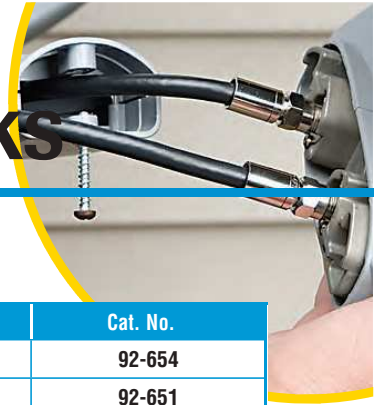

## Compression Connectors

	Connector Type	Cable Type	Qty.	Cat. No.
	F	RG-6 Reg/Tri/Quad	Card of 4	<b>92-654</b>
			Card of 10	<b>92-651</b>
			Jar of 50	<b>92-650</b>
			Jar of 100	<b>92-656</b>
			Box of 1,000 bulk	<b>92-659</b>
	F	RG-6 Quad	Jar of 50	<b>92-655</b>
	F	RG-6 Plenum	Jar of 50	<b>92-660</b>
	F	RG-59 Reg/Tri/Quad	Card of 10	<b>92-611</b>
			Jar of 50	<b>92-610</b>
	F	RG-11 Plenum	Card of 10	<b>92-212</b>
	F	RG-11	Card of 10	<b>89-211</b>
			Box of 500	<b>89-1211</b>
	F	RG-6	Jar of 50	<b>89-044</b>
	F	RG-6 Quad	Jar of 50	<b>89-045</b>
	BNC	RG-6	Card of 4	<b>92-705</b>
			Card of 15	<b>89-048</b>
			Jar of 35	<b>89-5048</b>
	BNC	RG-6 Plenum	Card of 15	<b>89-050</b>
			Jar of 35	<b>89-5050</b>
	BNC	RG-59	Card of 4	<b>92-704</b>
			Card of 15	<b>89-047</b>
			Jar of 35	<b>89-5047</b>
			Box of 1,000 (10 bags, 100 ea.)	<b>89-1047</b>
	BNC	RG-59 Plenum	Card of 15	<b>89-049</b>
			Jar of 35	<b>89-5049</b>
	RCA*	RG-6	Card of 4	<b>92-582</b>
			Card of 10	<b>89-582</b>
			Jar of 35	<b>89-580</b>
	RCA*	RG-59	Card of 4	<b>92-572</b>
			Jar of 35	<b>89-570</b>