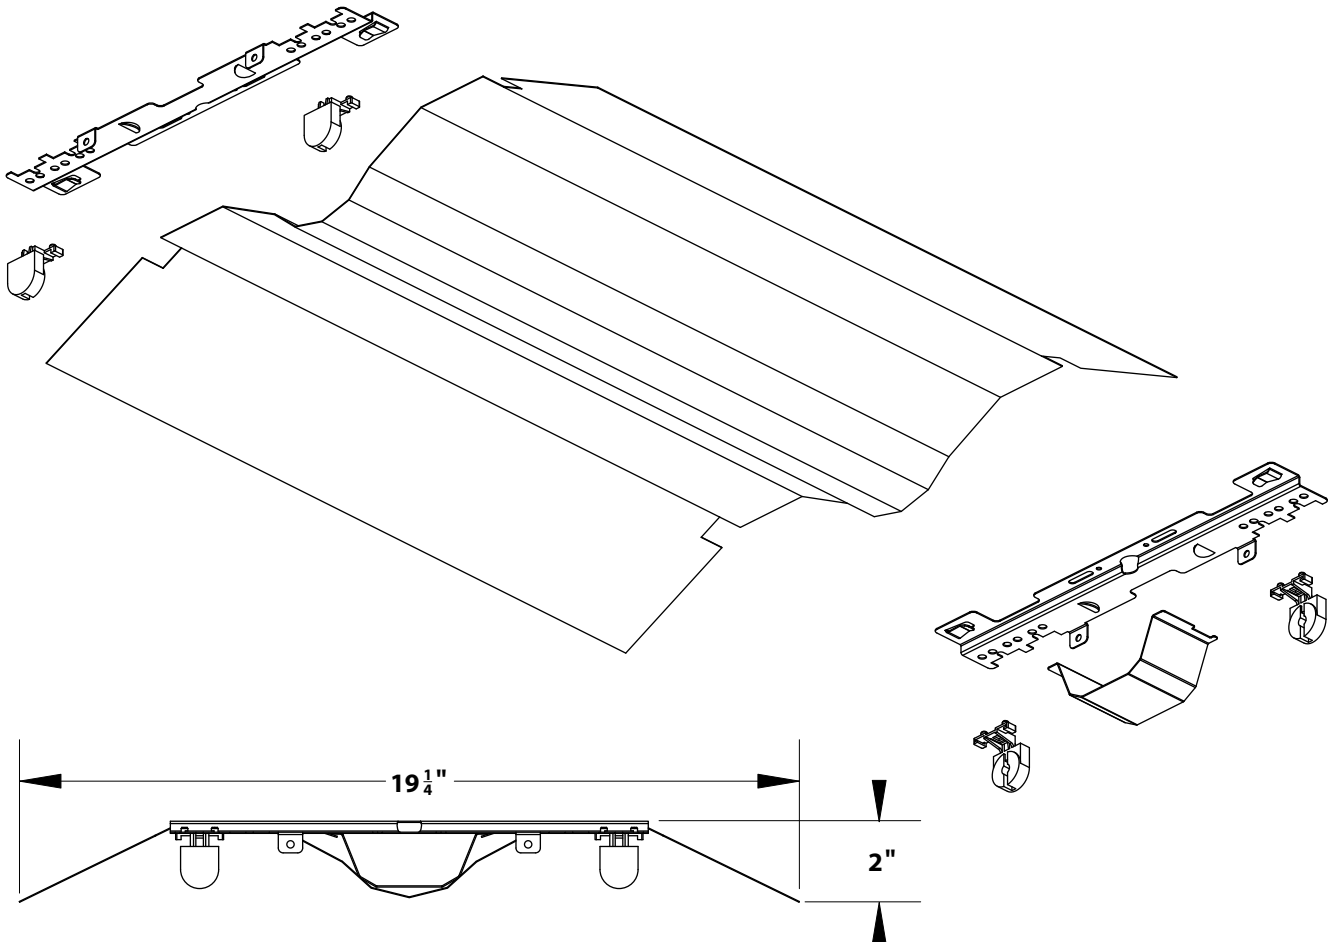

Category: ECS
Energy Conservation Series

Prefix:
EFK

Retrofit Series (Name):
Easy-Fit Retrofit Kit

Innovative Lighting Ideas
Energy Efficient Solutions

2-Lamp T8 Easy-Fit Retrofit Kit Shown

ORDERING GUIDE

SERIES	SIZE	REFLECTOR MATERIAL	NUMBER OF LAMPS	LAMP TYPE	LAMPHOLDER TYPE	OPTIONS
EFK						
EFK - STRIP RETROFIT KIT	14 - 1x4 22 - 2x2 24 - 2x4	M - MRO4 (95% TR) W - WHITE (91% TR)	1 - 1L 2 - 2L 3 - 3L		V - Vossloh	
Photometric data, IES files and all other information is available upon request.						*ADDITIONAL OPTIONS (See "Options" sheet for all available options)