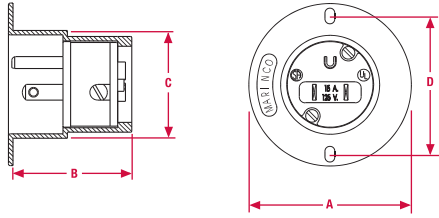

A

Inlets	A	B	C	D
	2.57"	1.87"	1.70"	2.20"

Outlets	A	B	C	D
	2.57"	1.87"	1.70"	2.20"

Plugs	A	B	C	D
	1.47"	2.00"	1.35"	.300"

Connectors	A	B	C	D
	1.47"	2.70"	1.35"	1.00"

Receptacles	A	B	C
	3.28"	2.64"	1.086"

Receptacles	A	B	C
	3.28"	2.37"	1.37"