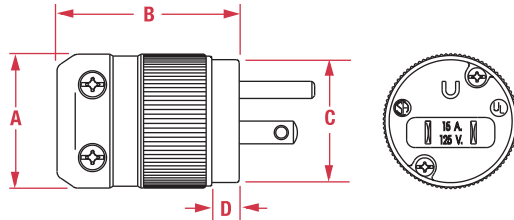

A

Inlets	A	B	C	D
	2.57"	1.87"	1.70"	2.20"

Outlets	A	B	C	D
	2.57"	1.87"	1.70"	2.20"

Plugs	A	B	C	D
	1.47"	2.00"	1.35"	.300"

Connectors	A	B	C	D
	1.47"	2.70"	1.35"	1.00"

Receptacles	A	B	C
	3.28"	2.64"	1.086"

Receptacles	A	B	C
	3.28"	2.37"	1.37"