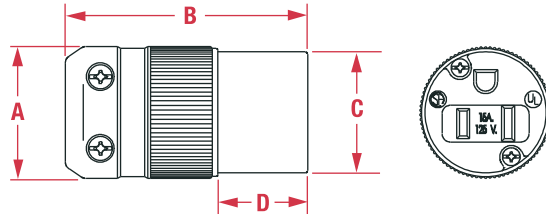

A

Inlets	A	B	C	D
	2.57"	1.87"	1.70"	2.20"

Outlets	A	B	C	D
	2.57"	1.87"	1.70"	2.20"

Plugs	A	B	C	D
	1.47"	2.00"	1.35"	.300"

Connectors	A	B	C	D
	1.47"	2.70"	1.35"	1.00"

Receptacles	A	B	C
	3.28"	2.64"	1.086"

Receptacles	A	B	C
	3.28"	2.37"	1.37"