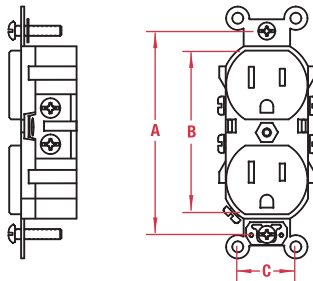

A

Inlets	A	B	C	D
	2.57"	1.87"	1.70"	2.20"

Outlets	A	B	C	D
	2.57"	1.87"	1.70"	2.20"

Plugs	A	B	C	D
	1.47"	2.00"	1.35"	.300"

Connectors	A	B	C	D
	1.47"	2.70"	1.35"	1.00"

Receptacles	A	B	C
	3.28"	2.64"	1.086"

Receptacles	A	B	C
	3.28"	2.37"	1.37"