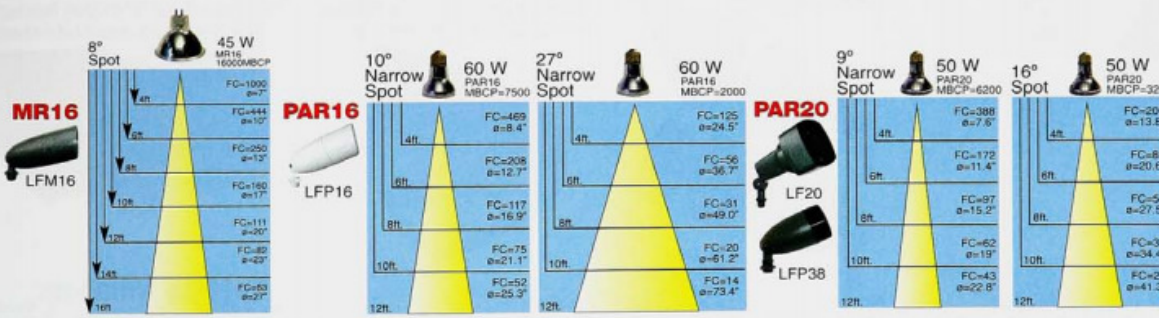

Recommended Fixtures by Pole Height

Pole Height

10'-15'	15'-20'	20'-25'	25'-30'	30'-40'
Residential LF20 HB101 FFH50	VR300F HB101 FFH70	VR300F HB101 FXH70QT	FXH70QT	HBHH100VQT
Commercial EZHH50QT FXH70QT	EZHH70QT HBHH70VQT FXH100QT	EZHH100QT FXH150QT	FXH150QT FZH250PSQ MEGH250PSQ	HBHH100VQT FZH400PSQ MEGH400PSQ

Recommended Pole and Flag Sizes

Height of Flagpole (ft)	Minimum Flag Size (ft)	Maximum Flag Size (ft)
15	2.5 x 4	4 x 6
20	3 x 5	5 x 8
25	3 x 5	5 x 8
30	4 x 6	6 x 10
40	5 x 8	8 x 12
50	6 x 10	10 x 15
60	8 x 12	12 x 18
70	10 x 15	15 x 25
80	10 x 19	20 x 30

Use these Metal Halide Lamps for Tall Poles

MBCP = Maximum Beam Candlepower
 ø = diameter of beam spread
 FC = Footcandles measured at 0°