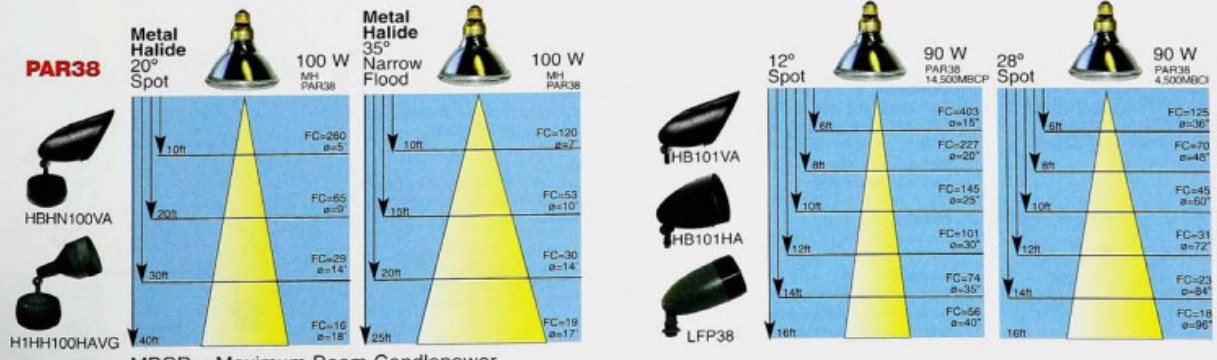

Recommended Fixtures by Pole Height

Pole Height

10'-15'	15'-20'	20'-25'	25'-30'	30'-40'
Residential LF20 HB101 FFH50	VR300F HB101 FFH70	VR300F HB101 FXH70QT	FXH70QT	HBHH100VQT
Commercial EZHH50QT FXH70QT	EZHH70QT HBHH70VQT FXH100QT	EZHH100QT FXH150QT	FXH150QT FZH250PSQ MEGH250PSQ	HBHH100VQT FZH400PSQ MEGH400PSQ

Recommended Pole and Flag Sizes

Height of Flagpole (ft)	Minimum Flag Size (ft)	Maximum Flag Size (ft)
15	2.5 x 4	4 x 6
20	3 x 5	5 x 8
25	3 x 5	5 x 8
30	4 x 6	6 x 10
40	5 x 8	8 x 12
50	6 x 10	10 x 15
60	8 x 12	12 x 18
70	10 x 15	15 x 25
80	10 x 19	20 x 30

Use these Metal Halide Lamps for Tall Poles

MBCP = Maximum Beam Candlepower
 ø = diameter of beam spread
 FC = Footcandles measured at 0°