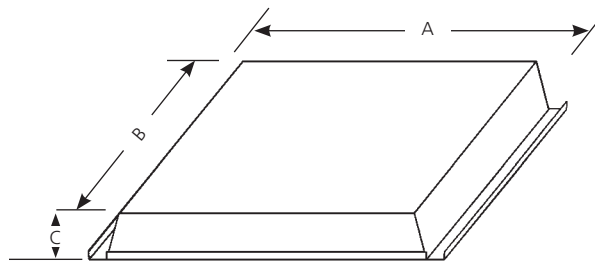

P7216

Catalog No.	Finish	Lamping	Dimensions (Inches)		
	White		A	B	C
P7213	-30EB	2-FB32T8	24-3/16	24-3/16	1-13/16
P7214	-30EB	2-F32T8	12-5/16	48-11/16	1-13/16
P7215	-30EB	4-F32T8	15-11/16	48-11/16	1-13/16
P7216	-30EB	4-F32T8	24-3/16	48-11/16	1-13/16

**Specifications:**

General

- White steel chassis
- Sockets metal backed
- Easily removable cover for ballast access
- For use with the following trims:
  - P7273 (20-1/2 L, 26 W, 4-1/4 H)
  - P7274 (50-1/2 L, 15 W, 4-1/4 H)
  - P7275 (50-1/2 L, 18 W, 4-3/4 H)
  - P7276 (50-1/2 L, 26-1/2 W, 4-1/4 H)