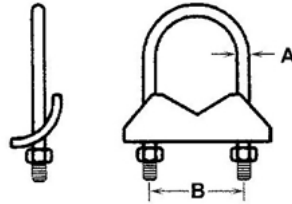

Menu

[Home \(default.aspx\)](#) → [Hangers \(/c-4-hangers.aspx\)](#) → [FIG. 136 - Right Angle Clamp](#)

[View Larger Image](#)

[Contact Us About This Product > \(product-form.aspx?p=FIG.%20136%20-%20Right%20Angle%20Clamp\)](#)

FIG. 136 - Right Angle Clamp

Call to order - 704-375-0776

Material: Malleable iron with carbon steel u-bolt and nuts.

Finish: Electro-galvanized.

Service: Designed for anchoring pipe or conduit at a right angle to structural members.