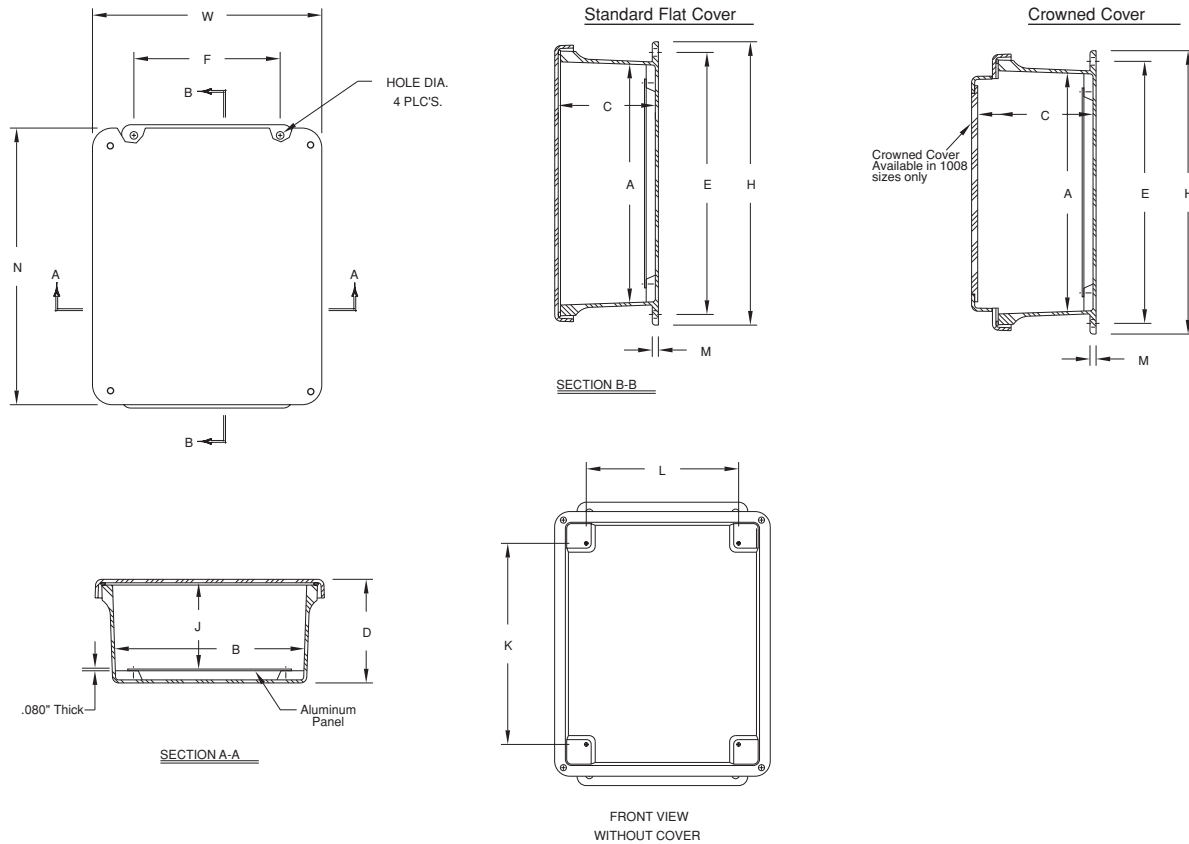

### J Series Enclosures - Opaque Cover

SIZE ID NUMBER	OVERALL H X W X D	INSIDE A X B X C	MOUNTING E X F	J	K	L	M	N	HOLE DIA.	SHIPPING WEIGHT	PANEL NUMBER
J1008W J1008HW*** J1008HLL J1008HPL*** J1008FHW	11.63 x 9.41 x 4.22 (295 x 239 x 107)	9.73 x 7.73 x 3.98 (247 x 196 x 101)	10.75 x 6.00 (273 x 152)	3.44 (87)	8.25 (210)	6.25 (159)	0.25 (6)	11.35 (288)	0.31 (8)	4.60 lbs.	BP108**
J1008WA* J1008HWA* J1008HALL* J1008FHAPL* J1008FHWA* Crowned Cover	11.63 x 9.37 x 5.08 (295 x 238 x 129)	9.73 x 7.73 x 4.83 (247 x 196 x 123)	10.75 x 6.00 (273 x 152)	4.38 (111)	8.25 (210)	6.25 (159)	0.25 (6)	11.38 (289)	0.31 (8)	4.70 lbs.	BP108**
J100806W J100806HW*** J100806HLL J100806HPL*** J100806FHW	11.97 x 9.42 x 6.50 (304 x 239 x 165)	9.74 x 7.74 x 6.25 (248 x 197 x 159)	10.94 - 10.75 x 6.00 (278 - 273 x 152)	5.67 (141)	8.25 (210)	6.25 (159)	0.25 (6)	11.42 (290)	0.31 (8)	5.20 lbs.	BP108**
J1210W J1210HW*** J1210HLL J1210HPL*** J1210FHW	13.56 x 11.43 x 5.22 (344 x 291 x 133)	11.79 x 9.80 x 4.94 (299 x 249 x 125)	12.75 x 8.00 (324 x 203)	4.50 (114)	10.25 (260)	8.25 (210)	0.25 (6)	13.41 (341)	0.31 (8)	6.60 lbs.	BP1210**
J1212W J1212HW*** J1212HLL J1212HPL*** J1212FHW	13.56 x 13.38 x 6.34 (344 x 340 x 161)	11.70 x 11.70 x 6.10 (297 x 297 x 155)	12.75 x 10.00 (324 x 254)	5.51 (140)	10.25 (260)	10.25 (260)	0.25 (6)	13.38 (340)	0.31 (8)	8.40 lbs.	BP1212**

All measures are in inches, items in parentheses are in millimeters.

\*Crowned cover – center of cover raised 3/4"

\*\* Panel ordered separately

\*\*\* Available in white by placing WH prior to part number ex. WH-J604HW