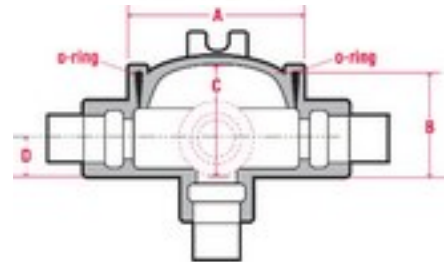

Application

- Installed in hazardous location to serve as pull and splice boxes, to change the direction of a conduit run, to connect runs of conduit, or to provide access to conductors

Features

- 40 mil gray PVC exterior coating
- 2 mil red urethane interior coating
- Trade sizes from 1/2" through 2" in various styles and configurations
- Sealing sleeves on all conduit openings
- Neoprene O-ring is standard
- Molded-in PVC seal preserves venting characteristics of fitting but seals out corrosives
- Standard material is a cast iron alloy body with a copper-free aluminum cover. Consult Factory for availability of cast iron covers

General

| | |
|------------------|-------------------------------------------------------------------------------|
| Body Material: | FERROUS METAL |
| Cover Material: | Copper-free Aluminum |
| Exterior Finish: | A nominal .040 inch (40 mil) gray PVC coating |
| Interior Finish: | A nominal .002 inch (2 mil) red urethane |
| Cover Seal: | Standard neoprene O-ring |
| PVC Seal: | Molded-in PVC seal preserves venting characteristics but seals out corrosives |
| Grounding: | Internal green grounding screw |

Dimensions

| | |
|-------------------------|------|
| Cover Opening (Inches) | 3 |
| Dimension A (Inches) | 3.58 |
| Dimension B (Inches) | 2.04 |
| Dimension C (Inches) | 1.88 |
| Dimension D (Inches) | 0.67 |
| Nominal Weight (Pounds) | 2.8 |