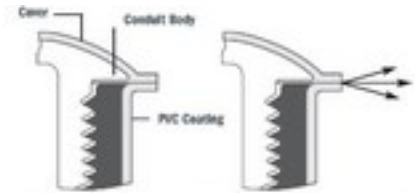

Application

- Installed in hazardous location to serve as pull and splice boxes, to change the direction of a conduit run, to connect runs of conduit, or to provide access to conductors

Features

- 40 mil gray PVC exterior coating
- 2 mil red urethane interior coating
- Trade sizes from 1/2" through 2" in various styles and configurations
- Sealing sleeves on all conduit openings
- Neoprene O-ring is standard
- Molded-in PVC seal preserves venting characteristics of fitting but seals out corrosives
- Standard material is a cast iron alloy body with a copper-free aluminum cover. Consult Factory for availability of cast iron covers

General

| | |
|------------------|-------------------------------------------------------------------------------|
| Body Material: | FERROUS METAL |
| Cover Material: | Copper-free Aluminum |
| Exterior Finish: | A nominal .040 inch (40 mil) gray PVC coating |
| Interior Finish: | A nominal .002 inch (2 mil) red urethane |
| Cover Seal: | Standard neoprene O-ring |
| PVC Seal: | Molded-in PVC seal preserves venting characteristics but seals out corrosives |
| Grounding: | Internal green grounding screw |

Dimensions

| | |
|-------------------------|------|
| Cover Opening (Inches) | 3 |
| Dimension A (Inches) | 3.58 |
| Dimension B (Inches) | 2.04 |
| Dimension C (Inches) | 1.88 |
| Dimension D (Inches) | 0.67 |
| Nominal Weight (Pounds) | 2.8 |