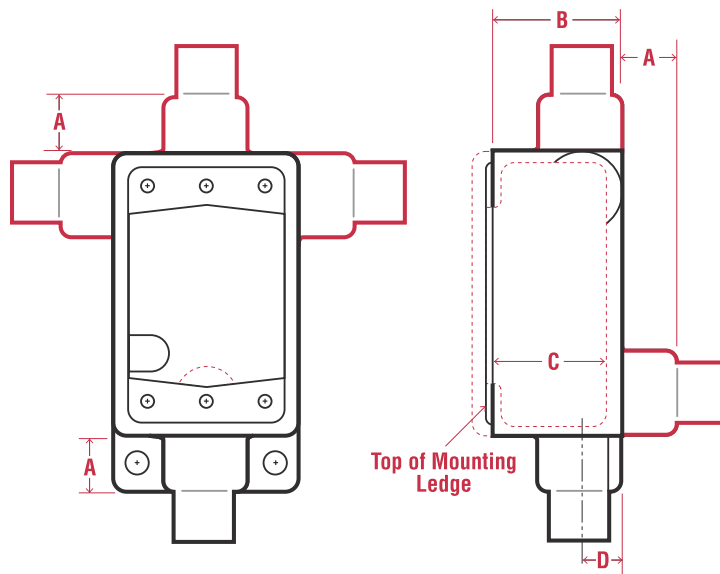

Cast Device Boxes – Single Gang

Single Gang FS/FD Series – Technical Data

All configurations offered in both 'FS' or 'FD' box depths. FS prefix: Shallow configuration, FD prefix: Deep configuration

FS SERIES (SHALLOW BOX) – SINGLE GANG DEAD END

PIPE SIZE	FERROUS CATALOG #	NOMINAL WEIGHT	A	B	C	D	ALUMINUM CATALOG #
1/2"	PRFS1	3.2	0.88	1.92	1.69	0.67	PRFS1SA*
3/4"	PRFS2	3.3	0.88	1.92	1.69	0.79	PRFS2SA*
1"	PRFS3	3.5	1.00	1.92	1.69	0.92	PRFS3SA*

FD SERIES (DEEP BOX) – SINGLE GANG DEAD END

FDC SERIES (DEEP BOX) – SINGLE GANG THROUGH FEED

PIPE SIZE	FERROUS CATALOG #	NOMINAL WEIGHT	A	B	C	D	ALUMINUM CATALOG #
1/2"	PRFDC1	2.7	0.88	1.92	2.50	0.67	PRFDC1SA*
3/4"	PRFDC2	2.8	0.88	1.92	2.50	0.79	PRFDC2SA*
1"	PRFDC3	3.1	1.00	1.92	2.50	0.92	PRFDC3SA*