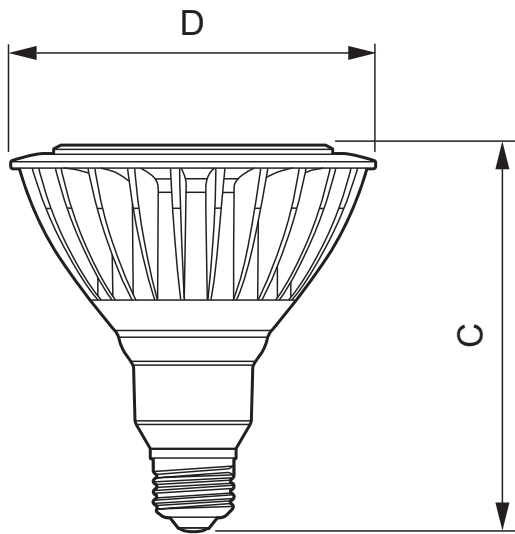

### • Product Dimensions

Overall Length C [inch]	5.319 (max) in
-------------------------	----------------

### • Product Data

Product number	418558
Full product name	17PAR38/END/F25 3000-1050 OD 6/1
Short product name	17PAR38/END/F25 3000-1050 OD 6/1
Pieces per Sku	1
eop_pck_cfg	6
Skus/Case	6
Bar code on pack	46677418557
Bar code on case	50046677418552
Logistics code(s)	929000202404
eop_net_weight_pp	0.528 kg

## Dimensional drawing

# PHILIPS

Dimensional drawing

17PAR38/END/F25 3000-1050 OD 6/1

Product	C (Norm)	D (Norm)
LED 18W 3000K 120V PAR38 Grey 25D OD	-	-

E26

© 2013 Koninklijke Philips N.V. (Royal Philips)  
All rights reserved.

Specifications are subject to change without notice. Trademarks are the property of Koninklijke Philips N.V. (Royal Philips) or their respective owners.