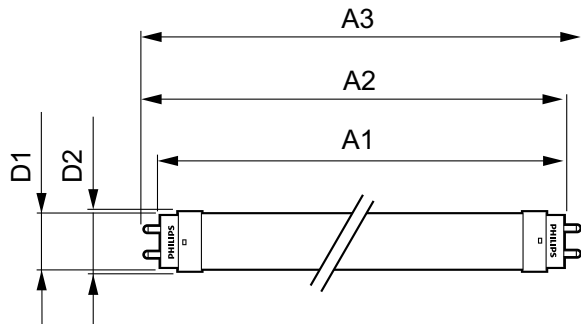

LED InstantFit Lamps

Numerator - Quantity Per Pack	1
Numerator - Packs per outer box	10
Material Nr. (12NC)	929001343304

Net Weight (Piece)	0.215 kg

Warnings and Safety

- Philips LED T8 InstantFit lamps will only operate properly on compatible instant-start ballasts. Please refer to the Philips LED T8 InstantFit Installation Guide, which can be obtained through your local Philips Sales Representative, or visit www.philips.com/tled

Dimensional drawing

14T8 PRO LED/48-5000 IF G 10/1

Product	D1	D2	A1	A2	A3
14T8 PRO LED/48-5000 IF G 10/1	25.7 mm	28 mm	1198 mm	1205 mm	1212 mm