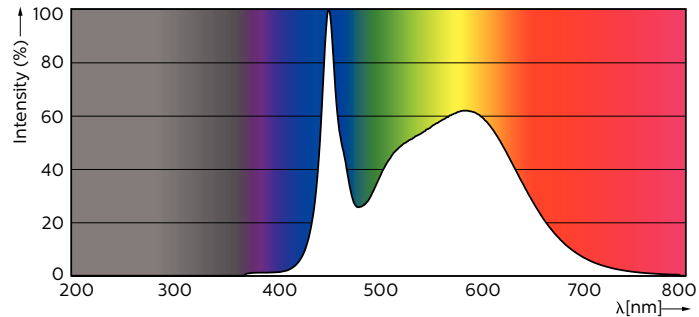

Photometric data

LEDtube PRO 1200mm 14W G13 850 2100lm