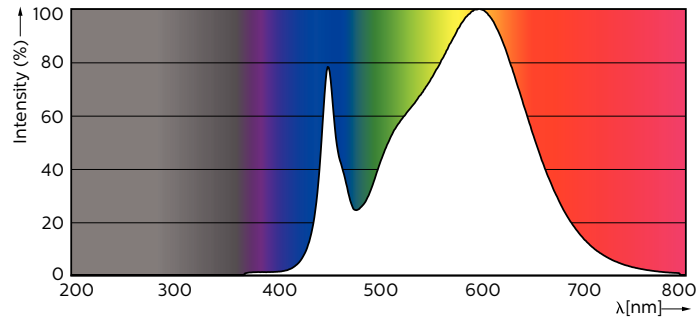

Photometric data

General Lighting Data
GLD
Page 17

LEDtube PRO 1200mm 14W G13 835 2000lm