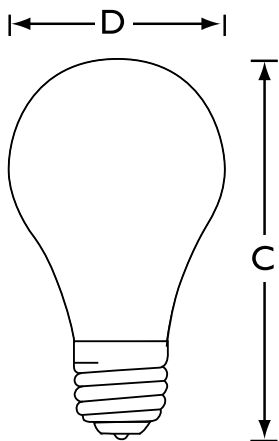

• Operating and Electrical

Power (Rated) (Nom)	25 W
Voltage (Nom)	120 V

• Mechanical and Housing

Bulb Finish	Transparent Yellow
-------------	--------------------

Cap-Base Information	Aluminium [Aluminium Cap]
Filament Shape	C-9 [Pendant]

• Product Data

Order product name	25A/TY 120V 6/1 TP
EAN/UPC - Product	046677144234
Order code	427609
Numerator - Quantity Per Pack	1
Numerator - Packs per outer box	6
Material Nr. (12NC)	925275836301
Net Weight (Piece)	0.020 kg

PHILIPS

Dimensional drawing

Std 25W E26 120V A19 TRPYE

Product	D	C
25A/TY 120V 6/1 TP	2.375 in	3.938 in

A19

E26, A19

© 2015 Philips Lighting Holding B.V.
All rights reserved.

Specifications are subject to change without notice. Trademarks are the property of Koninklijke Philips N.V. (Royal Philips) or their respective owners.