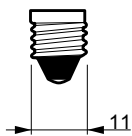

PHILIPS

Dimensional drawing

MINI CANDL 150W E11 120V T4 CC-8

Product

BC150Q/CL ETG 120V 12/1PK

E11, T4

© 2015 Philips Lighting Holding B.V.
All rights reserved.

Specifications are subject to change without notice. Trademarks are the property of Koninklijke Philips N.V. (Royal Philips) or their respective owners.