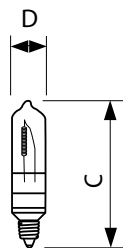

• Operating and Electrical

Power (Rated) (Nom)	150 W
---------------------	-------

Voltage (Nom)	120 V
---------------	-------

• Mechanical and Housing

Bulb Finish	Clear
Filament Shape	CC-8 [Axial]

• Product Data

Order product name	BC150Q/CL ETG 120V 12/1PK
EAN/UPC - Product	046677416348
Order code	926000850097
Numerator - Quantity Per Pack	1
Numerator - Packs per outer box	12
Material Nr. (12NC)	926000850097
Net Weight (Piece)	0.009 kg

PHILIPS

Dimensional drawing

MINI CANDL 150W E11 120V T4 CC-8

Product

BC150Q/CL ETG 120V 12/1PK

E11, T4

© 2015 Philips Lighting Holding B.V.
All rights reserved.

Specifications are subject to change without notice. Trademarks are the property of Koninklijke Philips N.V. (Royal Philips) or their respective owners.