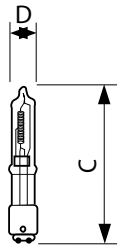

Product data

• General Information

Cap-Base	Double Contact Bayonet [Double Contact Bayonet]
Bulb Shape	T4 [T4]
Operating Position	Universal [Universal]
Main Application	General Lighting (G)
Gas Filling	GAS

• Mechanical and Housing

Bulb Finish	Clear (CL)
Cap-Base Information	Aluminium [Aluminium Cap]
Bulb Material	Standard Quartz
Filament Shape	CC-8 [Axial]

• Product Data

Order product name	DCBAY 100W 120V ESR 1CT/12
EAN/UPC - Product	046677115074
Order code	442780
Numerator - Quantity Per Pack	1
Numerator - Packs per outer box	12
Material Nr. (12NC)	924794736381
Net Weight (Piece)	0.009 kg

PHILIPS

Dimensional drawing

DC-BAY 100W 120V T4 Std-Q CL

Product

DCBAY 100W 120V ESR 1CT/12

BA15d, T-4

© 2015 Philips Lighting Holding B.V.
All rights reserved.

Specifications are subject to change without notice. Trademarks are the property of Koninklijke Philips N.V. (Royal Philips) or their respective owners.