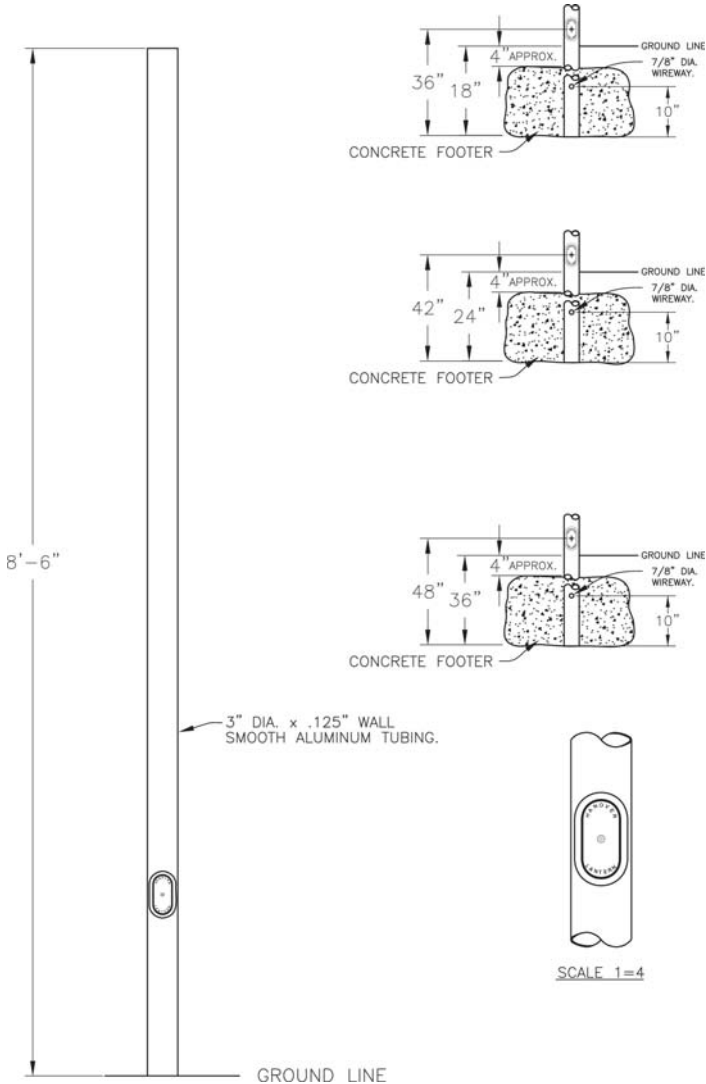

Direct Burial Post (350-) Specification Sheet

Project Name:	Location:	MFG: Hanover Lantern
Fixture Type:	Catalog No.:	Qty:

Ordering Guide

Example: 350- 8 ABS 3 B 0 D

Product Code	350-	Direct Burial Post
Height(s)	8 10 12 14	(8 ft.) (10 ft.) (12 ft.) (14 ft.)
Finish	ABS ACP ARD ASI BLK BRN BRZ FGN GRA IRN RBZ SRT VBZ VCP VGN VTC WBZ WHT	Antique Brass Antique Copper Antique Red Antique Silver Black Brown Bronze Forest Green Granite Ironstone Rustic Bronze Shadow Rust Verde Bronze Verde Copper Verde Vintage Copper Weathered Bronze White
Tenon Option	3 4	3" dia. 4" dia.
Photoeye (Optional)	B C D	120V 208V - 277V 120V only (for 3" OD Post)
Outlet Location (Optional)	0 T	For Direct Burial & Anchor Base 12" from Top of Pole
Outlet Options (Optional)	D G	Standard Duplex GFI Duplex

Specifications

OUTLET:

GFI Duplex Outlet has dual-function indicator light, universal metal weatherproof cover. Weatherproof while in use. Heavy-duty all-metal construction. Lockable security cover. Meets NEC 406.9 (B). Weather resistant. Standard Duplex Outlet has universal metal weatherproof cover. Weatherproof while in use. Heavy-duty all-metal construction. Lockable security cover. Meets NEC 406.9 (B). Weather resistant.

WARRANTY:

Three-year limited warranty.

Direct Burial Post (350-) Specification Sheet

Project Name:	Location:	MFG: Hanover Lantern
Fixture Type:	Catalog No.:	Qty:

Tenon/Top:
3" O.D.

Shaft:
3" Straight

Wall Thickness:
.125"

Height:
8', 10', 12', 14'

Pole EPA Values

Windspeed(mph)	Height			
	8'	10'	12'	14'
80	12.0100	2.0300	1.1900	0.5400
110	5.9700	0.7000	0.0100	0.0000