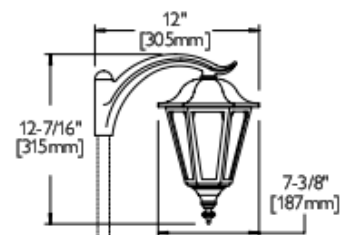

PHILIPS
HADCO