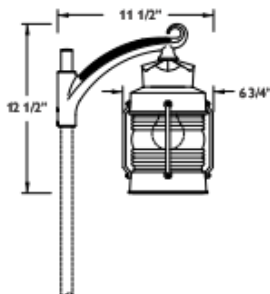

AV3 ALUMINUM

AV3-A Black (matte)   AV3-G Verde (matte)
AV3-H Bronze (matte)

- 120 Volt
- 60 watt maximum
- A19 Lamp
- 1/2" NPS fitter
- Stem not included, order separately

HOUSING – Cast aluminum cage and decorative roof.

FINISH – Hand-rubbed verde antiqued over black thermoset powdercoat.

LENS – Clear polycarbonate fresnel lens.

SOCKET – Porcelain medium base.

WIRING – Incandescent fixtures are pre-wired with high temperature #18 wire.

ETL, cETL Listed.

Optional Stems

Catalog No.	Finish	Description
S12	(Specify)*	Stem-12", 1/2" NPS
S24	(Specify)*	Stem-24", 1/2" NPS
S36	(Specify)*	Stem-36", 1/2" NPS

*Specify Finishes: G-Verde, A-Black, H-Bronze