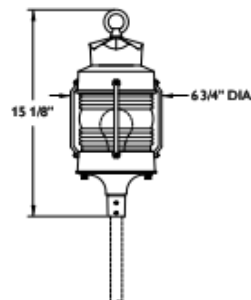

A42 ALUMINUM

A42-G Verde   A42-U Sienna
A42-T Speckled Stone

- 120 Volt
- 60 watt maximum
- A19 Lamp
- 1/2" NPS fitter
- Stem not included, order separately

HOUSING – Die-cast aluminum construction. Removable roofs for easy relamping.

FINISH – Hand-rubbed verde antiqued over black thermoset powdercoat. Speckled stone, or sienna thermoset powdercoat.

LENS – Opalescent glass panels, removable for cleaning.

SOCKET – Porcelain medium base.

WIRING – Incandescent fixtures are pre-wired with high temperature #18 wire.

ETL, cETL Listed.

Optional Stems

Catalog No.	Finish	Description
S12	(Specify)*	Stem-12", 1/2" NPS
S24	(Specify)*	Stem-24", 1/2" NPS
S36	(Specify)*	Stem-36", 1/2" NPS

*Specify Finishes: G-Verde (shown), T-Speckled Stone, U-Sienna