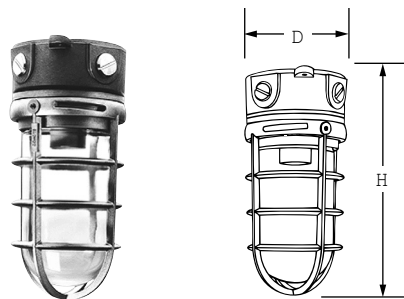

ROUGHLYTE™ Series

ORDERING INFORMATION

Catalog Number: Example: VCXL11GC

*60W and 75W available with lexan globe only. **For use with 100W and 200W units only.

PRODUCT SPECIFICATIONS

- VCXL Roughlyte fixtures are for use on ceilings and canopies. VWXL Roughlyte fixtures are for use on walls and columns. Roughlyte fixtures guard against moisture and debris in exterior applications (for globe down mounting only). **Not recommended for use in hazardous locations.**
- Complete with 4" die-cast aluminum box, four side and top hole tapped 1/2" NPT (four plugs included).
- Heat and shock resistant glass or polycarbonate globe.
- Cast aluminum bayonet guard with allen head security screws.
- Sockets are pre-wired with extra long 1/2" stripped leads.
- To use VCXL units with 3/4" conduit use VK Series with VXL13 universal box.
- To use VWXL units with 3/4" conduit, use VW Series with VXL13 universal box.
- Patented.

ACCESSORIES

Accessories - See page 5-A

TECHNICAL INFORMATION

All incandescent Roughlyte ceiling and wall fixtures are not supplied with a lamp. This fixture requires a medium base incandescent A lamp. The lamp can be clear or coated.

DIMENSIONS

Catalog No.	Height (H)	Dia. (D)
VCXL11	3-3/4"	4-1/4"
VCXL21	3-3/4"	5-1/8"
VCXL11K	8-5/8"	4-1/4"
VCXL21K	0-3/8"	5-1/8"
VCXL11GC	9-1/8"	4-1/4"
VCXL21GC	10-7/8"	5-1/4"
VCXL5A	8-5/8"	4-1/4"
VCXL10A	10-3/8"	5-1/8"
VWXL	12-3/4"	7"
VWXL11	4-1/4"	7-1/8"
VWXL21	4-1/4"	7-7/16"
VWXL11K	9-1/4"	7-1/8"
VWXL21K	10-7/8"	7-7/16"
VWXL11GC	9-3/4"	7-1/4"
VWXL21GC	11-3/8"	7-1/2"
VWXL5A	9-1/4"	7-1/8"
VWXL10A	10-7/8"	7-7/16"