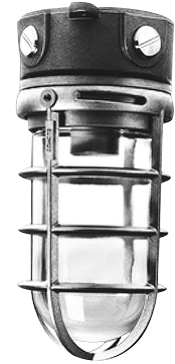

ROUGHLYTE™ Series

ORDERING INFORMATION

Catalog Number: Example: VCXL11GC

*60W and 75W available with lexan globe only. **For use with 100W and 200W units only.

PRODUCT SPECIFICATIONS

- VCXL Roughlyte fixtures are for use on ceilings and canopies. VWXL Roughlyte fixtures are for use on walls and columns. Roughlyte fixtures guard against moisture and debris in exterior applications (for globe down mounting only). **Not recommended for use in hazardous locations.**
- Complete with 4" die-cast aluminum box, four side and top hole tapped 1/2" NPT (four plugs included).
- Heat and shock resistant glass or polycarbonate globe.
- Cast aluminum bayonet guard with allen head security screws.
- Sockets are pre-wired with extra long 1/2" stripped leads.
- To use VCXL units with 3/4" conduit use VK Series with VXL13 universal box.
- To use VWXL units with 3/4" conduit, use VW Series with VXL13 universal box.
- Patented.

ACCESSORIES

Accessories - See page 5-A

TECHNICAL INFORMATION

All incandescent Roughlyte ceiling and wall fixtures are not supplied with a lamp. This fixture requires a medium base incandescent A lamp. The lamp can be clear or coated.

DIMENSIONS

Catalog No.	Height (H)	Dia. (D)
VCXL11	3-3/4"	4-1/4"
VCXL21	3-3/4"	5-1/8"
VCXL11K	8-5/8"	4-1/4"
VCXL21K	0-3/8"	5-1/8"
VCXL11GC	9-1/8"	4-1/4"
VCXL21GC	10-7/8"	5-1/4"
VCXL5A	8-5/8"	4-1/4"
VCXL10A	10-3/8"	5-1/8"
VWXL	12-3/4"	7"
VWXL11	4-1/4"	7-1/8"
VWXL21	4-1/4"	7-7/16"
VWXL11K	9-1/4"	7-1/8"
VWXL21K	10-7/8"	7-7/16"
VWXL11GC	9-3/4"	7-1/4"
VWXL21GC	11-3/8"	7-1/2"
VWXL5A	9-1/4"	7-1/8"
VWXL10A	10-7/8"	7-7/16"