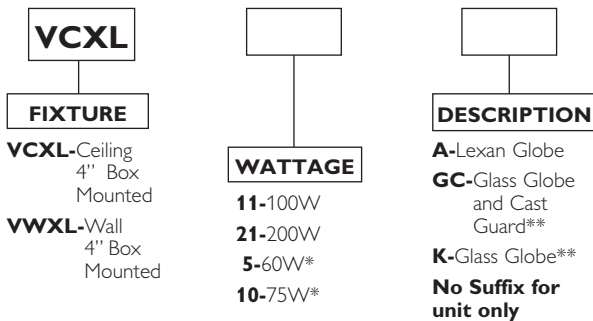

ROUGHLYTE™ Series

ORDERING INFORMATION

Catalog Number: Example: VCXL11GC

*60W and 75W available with lexan globe only. **For use with 100W and 200W units only.

PRODUCT SPECIFICATIONS

- VCXL Roughlyte fixtures are for use on ceilings and canopies. VWXL Roughlyte fixtures are for use on walls and columns. Roughlyte fixtures guard against moisture and debris in exterior applications (for globe down mounting only). **Not recommended for use in hazardous locations.**
- Complete with 4" die-cast aluminum box, four side and top hole tapped 1/2" NPT (four plugs included).
- Heat and shock resistant glass or polycarbonate globe.
- Cast aluminum bayonet guard with allen head security screws.
- Sockets are pre-wired with extra long 1/2" stripped leads.
- To use VCXL units with 3/4" conduit use VK Series with VXL13 universal box.
- To use VWXL units with 3/4" conduit, use VW Series with VXL13 universal box.
- Patented.

DIMENSIONS

Catalog No.	Height (H)	Dia. (D)
VCXL11	3-3/4"	4-1/4"
VCXL21	3-3/4"	5-1/8"
VCXL11K	8-5/8"	4-1/4"
VCXL21K	0-3/8"	5-1/8"
VCXL11GC	9-1/8"	4-1/4"
VCXL21GC	10-7/8"	5-1/4"
VCXL5A	8-5/8"	4-1/4"
VCXL10A	10-3/8"	5-1/8"
VWXL	12-3/4"	7"
VWXL11	4-1/4"	7-1/8"
VWXL21	4-1/4"	7-7/16"
VWXL11K	9-1/4"	7-1/8"
VWXL21K	10-7/8"	7-7/16"
VWXL11GC	9-3/4"	7-1/4"
VWXL21GC	11-3/8"	7-1/2"
VWXL5A	9-1/4"	7-1/8"
VWXL10A	10-7/8"	7-7/16"