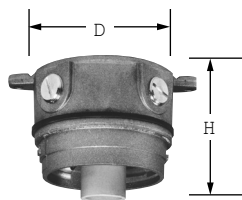

ROUGHLYTE™ Series

ORDERING INFORMATION

Catalog Number: Example: VCXL11GC

*60W and 75W available with lexan globe only. **For use with 100W and 200W units only.

PRODUCT SPECIFICATIONS

- VCXL Roughlyte fixtures are for use on ceilings and canopies. VWXL Roughlyte fixtures are for use on walls and columns. Roughlyte fixtures guard against moisture and debris in exterior applications (for globe down mounting only). **Not recommended for use in hazardous locations.**
- Complete with 4" die-cast aluminum box, four side and top hole tapped 1/2" NPT (four plugs included).
- Heat and shock resistant glass or polycarbonate globe.
- Cast aluminum bayonet guard with allen head security screws.
- Sockets are pre-wired with extra long 1/2" stripped leads.
- To use VCXL units with 3/4" conduit use VK Series with VXL13 universal box.
- To use VWXL units with 3/4" conduit, use VW Series with VXL13 universal box.
- Patented.

DIMENSIONS

Catalog No.	Height (H)	Dia. (D)
VCXL11	3-3/4"	4-1/4"
VCXL21	3-3/4"	5-1/8"
VCXL11K	8-5/8"	4-1/4"
VCXL21K	0-3/8"	5-1/8"
VCXL11GC	9-1/8"	4-1/4"
VCXL21GC	10-7/8"	5-1/4"
VCXL5A	8-5/8"	4-1/4"
VCXL10A	10-3/8"	5-1/8"
VWXL	12-3/4"	7"
VWXL11	4-1/4"	7-1/8"
VWXL21	4-1/4"	7-7/16"
VWXL11K	9-1/4"	7-1/8"
VWXL21K	10-7/8"	7-7/16"
VWXL11GC	9-3/4"	7-1/4"
VWXL21GC	11-3/8"	7-1/2"
VWXL5A	9-1/4"	7-1/8"
VWXL10A	10-7/8"	7-7/16"

VCXL11GC

VWXL

VCXL11
Box Mount
Adapter

Roughlyte is a registered trademark of Stonco and is not for use in hazardous areas.

UL Wet Location Listed.
UL File Number: E57163