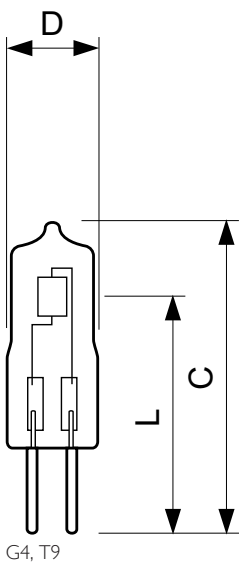

PHILIPS

Product data

• General Information

Cap-Base	G4 [G4]
Philips Code	13078
Bulb Shape	T9 [T 9mm (T9)]
Operating Position	UNIVERSAL [Any or Universal (U)]
Nominal Lifetime (Nom)	4000 h
Switching Cycle	16000X

Bulb Temperature (Max)	900 °C
Pinch Temperature (Max)	350 °C

• Product Data

Order product name	LV Capsule Caps 13078 20W 12V
EAN/UPC - Product	046677232641
Order code	924036417119
Numerator - Quantity Per Pack	1
Numerator - Packs per outer box	100
Material Nr. (12NC)	924036417119
Net Weight (Piece)	1.000 g
ILCOS Code	HSG/C/UB-20-12-G4

Dimensional drawing

CAP SU 13078 20W G4 12V CL

Product	D	L	C
LV Capsule Caps 13078 20W 12V	9 mm	22 mm	33 mm

Dimensional drawing

© 2016 Philips Lighting Holding B.V.
All rights reserved.

Specifications are subject to change without notice. Trademarks are the property of Koninklijke Philips N.V. (Royal Philips) or their respective owners.