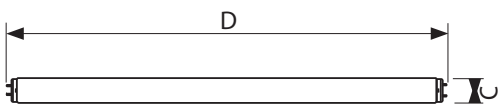

Watts	30 W
-------	------

• Product Dimensions

Nominal Length [inch]	36
-----------------------	----

• Product Data

Product number	376491
Full product name	F30T12 D RS ALTO
Short product name	F30T12 D RS ALTO/30
Pieces per Sku	1
eop_pck_cfg	30
Skus/Case	30
Bar code on pack	46677376499
Bar code on case	50046677376494
Logistics code(s)	927886005403
eop_net_weight_pp	0.001 kg

PHILIPS

sense and simplicity

Dimensional drawing

G13, T12

G13

G13, T12

© 2012 Koninklijke Philips Electronics N.V.
All rights reserved.

Specifications are subject to change without notice. Trademarks are the property of Koninklijke Philips Electronics N.V. or their respective owners.