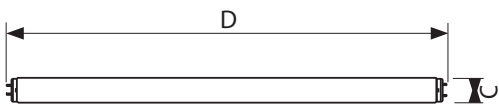

Dimensional drawing

G13, T12