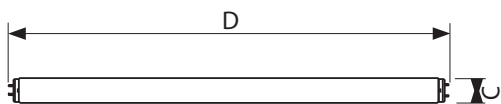

Watts	30 W
-------	------

• Environmental Characteristics

Mercury (Hg) Content	3.5 mg
----------------------	--------

• Product Dimensions

Nominal Length [inch]	36
-----------------------	----

• Product Data

PHILIPS

sense and simplicity

Dimensional drawing

G13, T12

G13

G13, T12

© 2012 Koninklijke Philips Electronics N.V.
All rights reserved.

Specifications are subject to change without notice. Trademarks are the property of Koninklijke Philips Electronics N.V. or their respective owners.