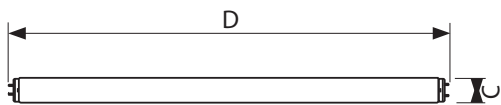

Dimensional drawing

G13, T12